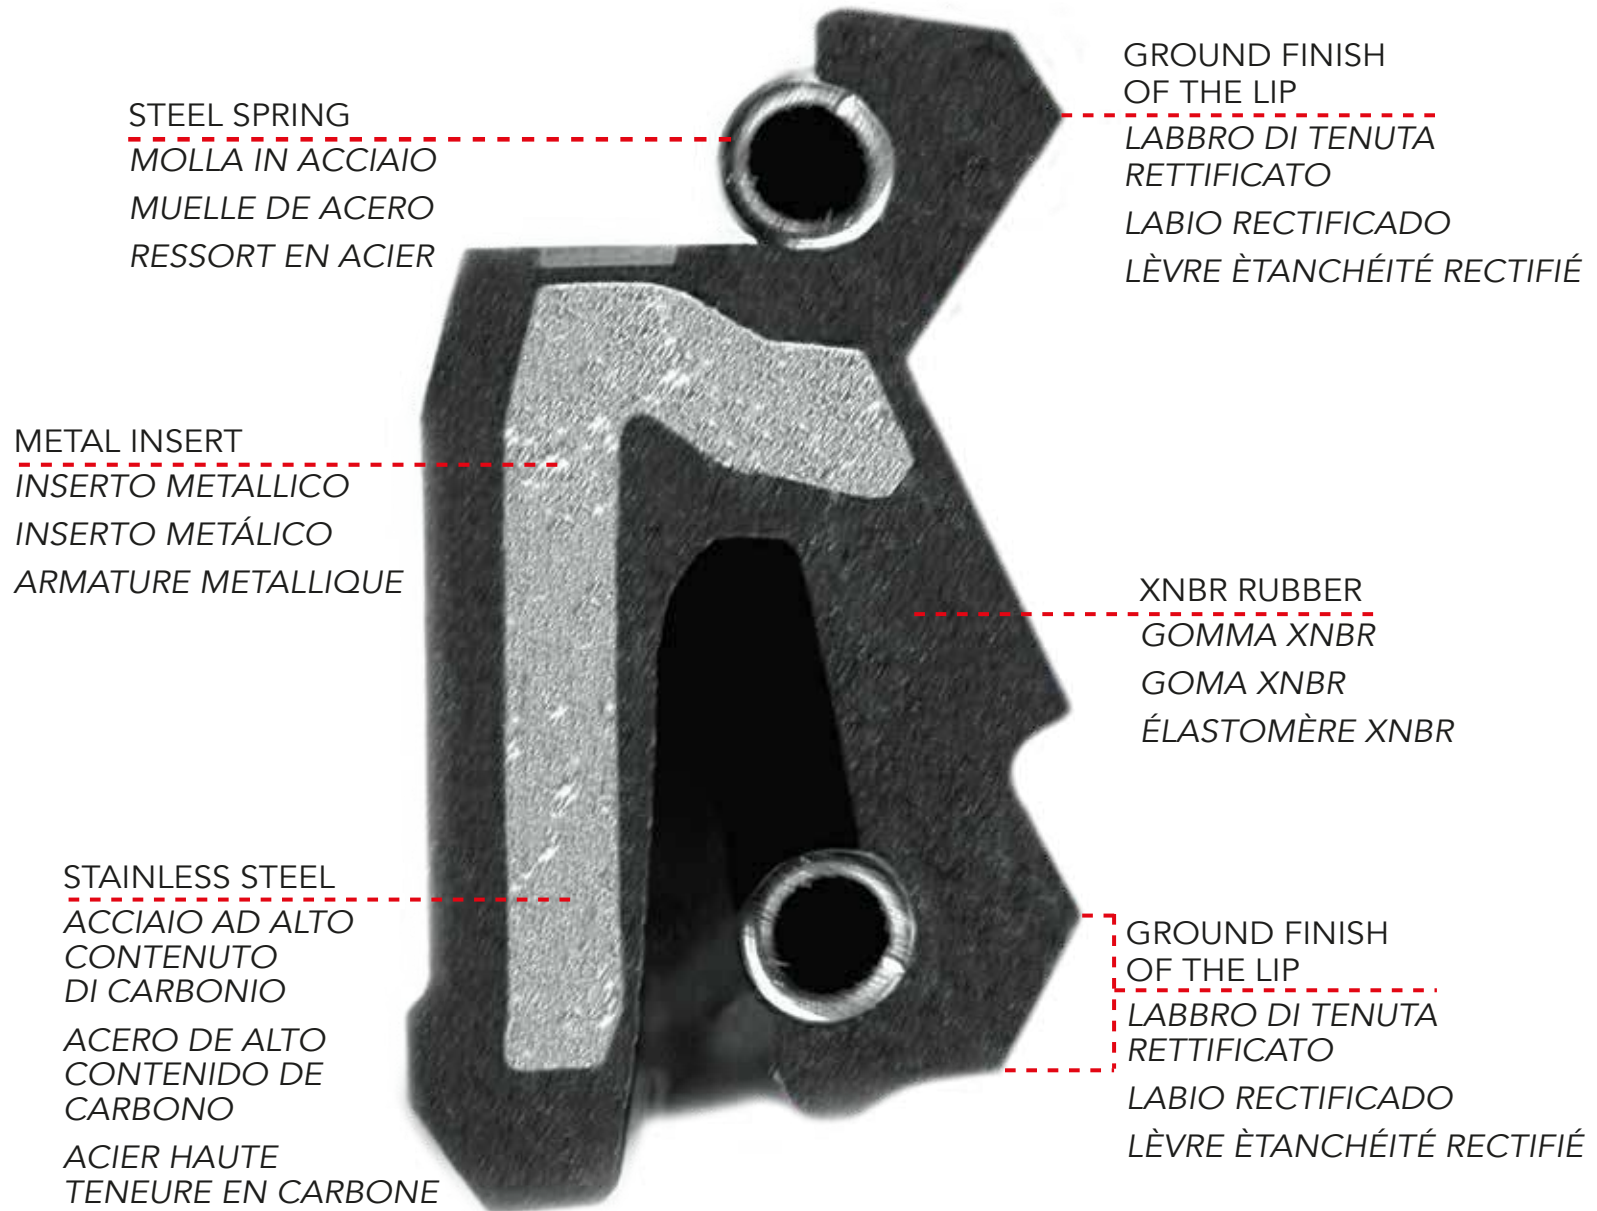

ASSEMBLY

PACKAGING

SHIPPING

■ PARAOLIO - FORK OIL SEAL - RETÉN

■ PARAPOLVERE - DUST SEAL - GUARDAPOLVO

NEW PACK
DESIGN

19MM
PACK HEIGHT

CHECK THE
AUTHENTICITY
ON WWW.ARIETE.COM