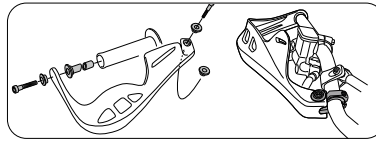

RALLY BRUSH