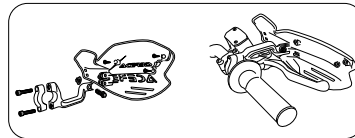

MOUNTING KIT HANDGUARDS

RALLY PROFILE

RALLY BRUSH

UNIVERSAL MOUNTING KIT X-RALLY

for handlebars
internal $\varnothing$ from 13,5 mm to 14,5 mm
external $\varnothing$ from 22 mm to 28 mm
material: **Aluminium**
code: **0013018.**

UNIVERSAL MOUNTING KIT X-RALLY

for handlebars
internal $\varnothing$ from 13,5 mm to 14,5 mm
external $\varnothing$ from 22 mm to 28 mm
material: **Plastic**
code: **0013437.**

SPACERS KIT

for handlebars
internal $\varnothing$ from 13,5 mm to 14,5 mm
code: **0013061.**

EXPANDER

for handlebars
internal $\varnothing$ from 15 mm to 16 mm
code: **0016943.**

MOUNTING KIT FOR STEEL BARS

for handlebars
internal $\varnothing$ from 17,5 mm to 18,5 mm
external $\varnothing$ from 22 mm to 28 mm
code: **0017819.**

UNIKO ATV

MOUNTING KIT KOREN

for handlebars
internal $\varnothing$ from 13 mm to 14,6 mm
code: **0009790.**

X-FORCE

UNIVERSAL MOUNTING KIT

code: **0013741.**

MX UNIKO

UNIVERSAL MOUNTING KIT

code: **0008158.090**
material: **Plastic**

UNIVERSAL MOUNTING KIT

code: **0008141.**
material: **Aluminium**

X-FUTURE

UNIVERSAL MOUNTING KIT

code: **0024362.090**

K-FUTURE

UNIVERSAL MOUNTING KIT

code: **0024361.090**