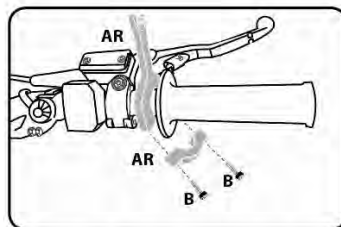

green/white  
code: **0024296.371**

green/black  
code: **0024296.377**

White/blue  
code: **0024296.879**

**MOUNTING INSTRUCTIONS:**

**1- Attach the Left side mount (AL) to the handlebar using the screws (B).**

1- Assemblare il bracciale sinistro (AL) al manubrio attraverso le viti (B).

**1- Repeat the process with the Right side mount (AR). The mounts should extend over the top of the levers.**

1- Ripetere il processo con il bracciale destro (AR).

**2- Depending on your mounting location on the bars, attach the shields to the mounts utilizing the internal or external mounting points.**

2- Scegliere dove posizionare il paramano: posizione 1 - paramano più esterno

**3- Insert and tighten the screw C and the nut (D) to attach the shields to the mount. Check the bolts (B) on the mount to ensure they are also tight.**

3- Fissare il paramano al bracciale attraverso vite (C) e dado (D). Controllare che le viti