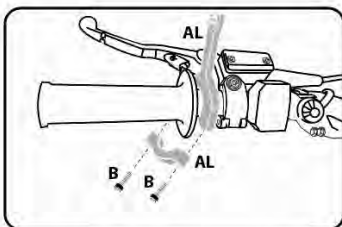

green/white  
code: **0024296.371**

green/black  
code: **0024296.377**

White/blue  
code: **0024296.879**

**MOUNTING INSTRUCTIONS:**

**1- Attach the Left side mount (AL) to the handlebar using the screws (B).**

1- Assemblare il bracciale sinistro (AL) al manubrio attraverso le viti (B).

**1- Repeat the process with the Right side mount (AR). The mounts should extend over the top of the levers.**

1- Ripetere il processo con il bracciale destro (AR).

**2- Depending on your mounting location on the bars, attach the shields to the mounts utilizing the internal or external mounting points.**

2- Scegliere dove posizionare il paramano: posizione 1 - paramano più esterno

**3- Insert and tighten the screw C and the nut (D) to attach the shields to the mount. Check the bolts (B) on the mount to ensure they are also tight.**

3- Fissare il paramano al bracciale attraverso vite (C) e dado (D). Controllare che le viti