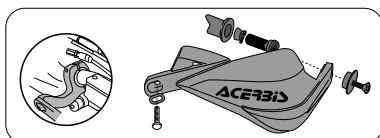

X-FACTOR

X-FACTOR MOUNTING KIT
for handlebars
internal $\varnothing$ from 13,5 mm to 16 mm
esternal $\varnothing$ from 22 mm to 28 mm
code: **0017631**.

TRI FIT

BRACELETS
2 bracelets + screws
code: **0016632.090**

SPACERS KIT
insert for $\varnothing$ 14,5 mm.
handlebar
code: **0013061**.

EXPANDER
for handlebars $\varnothing$
from 15 mm to 16 mm
code: **0016943**.

X-OPEN

X-OPEN BRE

BRACELETS
2 bracelets + screws
code: **0017886**.

RALLY III

KIT X-STRONG
code: **0013060.090**

MULTIPLO "E"

MULTIPLO "R"

ENDURANCE

RALLY PRO

SUPERMOTO

MULTICONCEPT

KIT X-STRONG
for handlebars
internal $\varnothing$ from 13,5 mm to 19 mm
esternal $\varnothing$ from 22 mm to 28 mm
code: **0013060.090**

SPACERS
code: **0006832**.

EXPANDER complete
for handlebars internal $\varnothing$
from 13,5 mm to 17,5 mm
code: **0006773**.

X-FACTORY

KIT X-FACTORY
code: **0022427**.

EXPANDER complete
for handlebars internal $\varnothing$
from 13,5 mm to 16 mm
code: **0023109**.

X-ULTIMATE

KIT X-ULTIMATE
code: **0022480**.