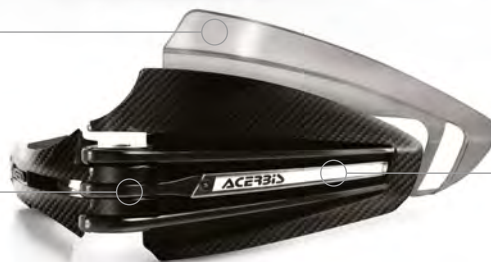

ELECTROLUMINESCENT INSERTS INCLUDED

scan for more info

X-TARMAC WITHOUT ELECTROLUMINESCENT INSERTS

Per le applicazioni vedi cod. 0017564.090 a pag. 261/262/263/264 - For the applications see cod. 0017564.090 at pag. 261/262/263 /264