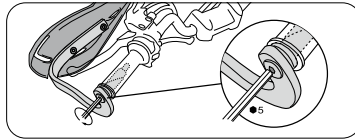

MOUNTING KIT HANDGUARDS

RALLY PROFILE

RALLY BRUSH

UNIVERSAL MOUNTING KIT X-RALLY

for handlebars
internal $\varnothing$ from 13,5 mm to 14,5 mm
external $\varnothing$ from 22 mm to 28 mm
material: **Aluminium**
code: **0013018.**

UNIVERSAL MOUNTING KIT X-RALLY

for handlebars
internal $\varnothing$ from 13,5 mm to 14,5 mm
external $\varnothing$ from 22 mm to 28 mm
material: **Plastic**
code: **0013437.**

SPACERS KIT

for handlebars
internal $\varnothing$ from 13,5 mm to 14,5 mm
code: **0013061.**

EXPANDER

for handlebars
internal $\varnothing$ from 15 mm to 16 mm
code: **0016943.**

MOUNTING KIT FOR STEEL BARS

for handlebars
internal $\varnothing$ from 17,5 mm to 18,5 mm
external $\varnothing$ from 22 mm to 28 mm
code: **0017819.**

UNIKO ATV

MOUNTING KIT KOREN

for handlebars
internal $\varnothing$ from 13 mm to 14,6 mm
code: **0009790.**

X-FORCE

UNIVERSAL MOUNTING KIT

code: **0013741.**

MX UNIKO

UNIVERSAL MOUNTING KIT

code: **0008158.090**
material: **Plastic**

UNIVERSAL MOUNTING KIT

code: **0008141.**
material: **Aluminium**

X-FUTURE

UNIVERSAL MOUNTING KIT

code: **0024362.090**

K-FUTURE

UNIVERSAL MOUNTING KIT

code: **0024361.090**