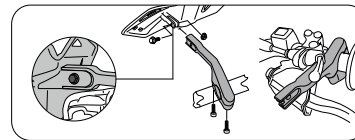

MOUNTING KIT HANDGUARDS

RALLY PROFILE

RALLY BRUSH

UNIVERSAL MOUNTING KIT X-RALLY

for handlebars
internal $\varnothing$ from 13,5 mm to 14,5 mm
external $\varnothing$ from 22 mm to 28 mm
material: **Aluminium**
code: **0013018.**

UNIVERSAL MOUNTING KIT X-RALLY

for handlebars
internal $\varnothing$ from 13,5 mm to 14,5 mm
external $\varnothing$ from 22 mm to 28 mm
material: **Plastic**
code: **0013437.**

SPACERS KIT

for handlebars
internal $\varnothing$ from 13,5 mm to 14,5 mm
code: **0013061.**

EXPANDER

for handlebars
internal $\varnothing$ from 15 mm to 16 mm
code: **0016943.**

MOUNTING KIT FOR STEEL BARS

for handlebars
internal $\varnothing$ from 17,5 mm to 18,5 mm
external $\varnothing$ from 22 mm to 28 mm
code: **0017819.**

UNIKO ATV

MOUNTING KIT KOREN

for handlebars
internal $\varnothing$ from 13 mm to 14,6 mm
code: **0009790.**

X-FORCE

UNIVERSAL MOUNTING KIT

code: **0013741.**

MX UNIKO

UNIVERSAL MOUNTING KIT

code: **0008158.090**
material: **Plastic**

UNIVERSAL MOUNTING KIT

code: **0008141.**
material: **Aluminium**

X-FUTURE

UNIVERSAL MOUNTING KIT

code: **0024362.090**

K-FUTURE

UNIVERSAL MOUNTING KIT

code: **0024361.090**