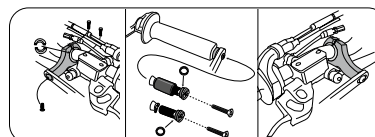

MULTICONCEPT