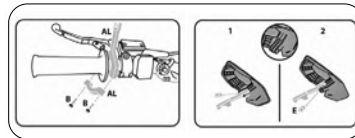

MOUNTING KIT HANDGUARDS

RALLY PROFILE

RALLY BRUSH

UNIVERSAL MOUNTING KIT X-RALLY

for handlebars
internal $\varnothing$ from 13,5 mm to 14,5 mm
external $\varnothing$ from 22 mm to 28 mm
material: **Aluminium**
code: **0013018.**

UNIVERSAL MOUNTING KIT X-RALLY

for handlebars
internal $\varnothing$ from 13,5 mm to 14,5 mm
external $\varnothing$ from 22 mm to 28 mm
material: **Plastic**
code: **0013437.**

SPACERS KIT

for handlebars
internal $\varnothing$ from 13,5 mm to 14,5 mm
code: **0013061.**

EXPANDER

for handlebars
internal $\varnothing$ from 15 mm to 16 mm
code: **0016943.**

MOUNTING KIT FOR STEEL BARS

for handlebars
internal $\varnothing$ from 17,5 mm to 18,5 mm
external $\varnothing$ from 22 mm to 28 mm
code: **0017819.**

UNIKO ATV

MOUNTING KIT KOREN

for handlebars
internal $\varnothing$ from 13 mm to 14,6 mm
code: **0009790.**

X-FORCE

UNIVERSAL MOUNTING KIT

code: **0013741.**

MX UNIKO

UNIVERSAL MOUNTING KIT

code: **0008158.090**
material: **Plastic**

UNIVERSAL MOUNTING KIT

code: **0008141.**
material: **Aluminium**

X-FUTURE

UNIVERSAL MOUNTING KIT

code: **0024362.090**

K-FUTURE

UNIVERSAL MOUNTING KIT

code: **0024361.090**