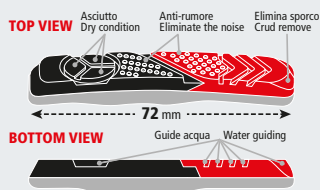

Premium SPECIALIST

Per freni "V-type" e Cantilever e tutti i tipi di cerchione. Ottima qualità e prestazioni durature nel tempo. Frenata sicura sull'asciutto e sul bagnato.

For "V-type" and Cantilever brake arms and all wheel types. Durable pad for long-lasting performance. Safety breaking on wet and dry road surfaces.

PF-10

Catarifrangenti Reflectors

PF-10 PREMIUM, PATTINI FRENO 72 MM
Con catarifrangenti.
Per city-bikes e mountain bikes.

PF-10 PREMIUM, 72 MM BRAKE SHOES
With reflectors.
For city and mountain bikes.

92190 72 mm

D/Blister 10 / 100

PF-13

PF-13 PREMIUM, PATTINI FRENO 60 MM
Per corsa, city e mountain bikes.

PF-13 PREMIUM, 60 MM BRAKE SHOES
For racing, city and mountain bikes.

92193 60 mm

D/Blister 10 / 100

PF-11

PF-11 PREMIUM, PATTINI FRENO 72 MM
Per city-bikes e mountain bikes.

PF-11 PREMIUM, 72 MM BRAKE SHOES
For city and mountain bikes.

92191 72 mm

D/Blister 10 / 100

PF-14

PF-14 PREMIUM, PATTINI FRENO 70 MM
Per corsa, city e mountain bikes.

PF-14 PREMIUM, 70 MM BRAKE SHOES
For racing, city and mountain bikes.

92194 70 mm

D/Blister 10 / 100

PF-12

PF-12 PREMIUM, PATTINI FRENO 72 MM
Montaggio centrale.
Per city-bikes e mountain bikes.

PF-12 PREMIUM, 72 MM BRAKE SHOES
Centre Mounting.
For city and mountain bikes.

92192 72 mm

D/Blister 10 / 100

PF-15

PF-15 PREMIUM, PATTINI FRENO 55 MM
Per bici corsa.

PF-15 PREMIUM, 55 MM BRAKE SHOES
For racing bikes.

92195 55 mm

D/Blister 10 / 100