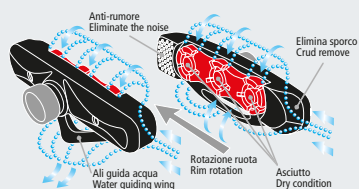

Premium SPECIALIST

Per freni "V-type" e Cantilever e tutti i tipi di cerchione. Ottima qualità e prestazioni durature nel tempo. Frenata sicura sull'asciutto e sul bagnato.

For "V-type" and Cantilever brake arms and all wheel types. Durable pad for long-lasting performance. Safety breaking on wet and dry road surfaces.

PF-10

Catarifrangenti Reflectors

PF-10 PREMIUM, PATTINI FRENO 72 MM
Con catarifrangenti.
Per city-bikes e mountain bikes.

PF-10 PREMIUM, 72 MM BRAKE SHOES
With reflectors.
For city and mountain bikes.

92190 72 mm

D/Blister 10 / 100

PF-13

PF-13 PREMIUM, PATTINI FRENO 60 MM
Per corsa, city e mountain bikes.

PF-13 PREMIUM, 60 MM BRAKE SHOES
For racing, city and mountain bikes.

92193 60 mm

D/Blister 10 / 100

PF-11

PF-11 PREMIUM, PATTINI FRENO 72 MM
Per city-bikes e mountain bikes.

PF-11 PREMIUM, 72 MM BRAKE SHOES
For city and mountain bikes.

92191 72 mm

D/Blister 10 / 100

PF-14

PF-14 PREMIUM, PATTINI FRENO 70 MM
Per corsa, city e mountain bikes.

PF-14 PREMIUM, 70 MM BRAKE SHOES
For racing, city and mountain bikes.

92194 70 mm

D/Blister 10 / 100

PF-12

PF-12 PREMIUM, PATTINI FRENO 72 MM
Montaggio centrale.
Per city-bikes e mountain bikes.

PF-12 PREMIUM, 72 MM BRAKE SHOES
Centre Mounting.
For city and mountain bikes.

92192 72 mm

D/Blister 10 / 100

PF-15

PF-15 PREMIUM, PATTINI FRENO 55 MM
Per bici corsa.

PF-15 PREMIUM, 55 MM BRAKE SHOES
For racing bikes.

92195 55 mm

D/Blister 10 / 100