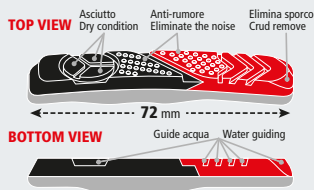

Premium SPECIALIST

Per freni "V-type" e Cantilever e tutti i tipi di cerchione. Ottima qualità e prestazioni durature nel tempo. Frenata sicura sull'asciutto e sul bagnato.

For "V-type" and Cantilever brake arms and all wheel types. Durable pad for long-lasting performance. Safety breaking on wet and dry road surfaces.

PF-10

Catarifrangenti Reflectors

PF-10 PREMIUM, PATTINI FRENO 72 MM
Con catarifrangenti.
Per city-bikes e mountain bikes.

PF-10 PREMIUM, 72 MM BRAKE SHOES
With reflectors.
For city and mountain bikes.

92190 72 mm

D/Blister 10 / 100

PF-13

PF-13 PREMIUM, PATTINI FRENO 60 MM
Per corsa, city e mountain bikes.

PF-13 PREMIUM, 60 MM BRAKE SHOES
For racing, city and mountain bikes.

92193 60 mm

D/Blister 10 / 100

PF-11

PF-11 PREMIUM, PATTINI FRENO 72 MM
Per city-bikes e mountain bikes.

PF-11 PREMIUM, 72 MM BRAKE SHOES
For city and mountain bikes.

92191 72 mm

D/Blister 10 / 100

PF-14

PF-14 PREMIUM, PATTINI FRENO 70 MM
Per corsa, city e mountain bikes.

PF-14 PREMIUM, 70 MM BRAKE SHOES
For racing, city and mountain bikes.

92194 70 mm

D/Blister 10 / 100

PF-12

PF-12 PREMIUM, PATTINI FRENO 72 MM
Montaggio centrale.
Per city-bikes e mountain bikes.

PF-12 PREMIUM, 72 MM BRAKE SHOES
Centre Mounting.
For city and mountain bikes.

92192 72 mm

D/Blister 10 / 100

PF-15

PF-15 PREMIUM, PATTINI FRENO 55 MM
Per bici corsa.

PF-15 PREMIUM, 55 MM BRAKE SHOES
For racing bikes.

92195 55 mm

D/Blister 10 / 100