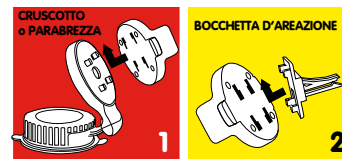

Pro-Vent

PRO-VENT, PORTATELEFONO A CLIP

- Montaggio facile e veloce.
- Clip per fissaggio alla bocchetta d'aerazione.
- Adatto per dispositivi con larghezza da 55 a 85 mm

PRO-VENT, CLIP PHONE HOLDER

- Easy and fast mount.
- Air vent fixing clip.
- Suitable for devices with width from 55 to 85 mm

72515

D/Blister 10 / 40

Proteus

PROTEUS, PORTATELEFONO UNIVERSALE

Pratico e funzionale, completamente regolabile, con pulsante di rilascio telefono. Doppio sistema di montaggio: a ventosa o clip per bocchette aerazione. La ventosa può essere applicata al parabrezza oppure sul cruscotto utilizzando la speciale base adesiva.

PROTEUS, UNIVERSAL PHONE HOLDER

Easy and fast mounting. Adjustable angle and direction. Suction cup or air vent clip fixing

72511

D/Blister 15 / 45

High Grip 1

Gel adesivo
Adhesive gel

HIGH GRIP 1, PORTATELEFONO A VENTOSA

Supporto antiscivolo in speciale gel adesivo che garantisce una presa sicura del telefono. Snodo regolabile. Fissaggio tramite ventosa

HIGH GRIP 1, SUCTION CUP PHONE HOLDER

Easy and fast mounting. Anti-slip sticky gel mat. Adjustable angle and direction. Strong suction cup

72508

D/Blister 12 / 48

High Grip 2

Gel adesivo
Adhesive gel

HIGH GRIP 2, PORTATELEFONO A CLIP
Supporto antiscivolo in speciale gel adesivo che garantisce una presa sicura del telefono. Snodo regolabile. Fissaggio tramite clip per bocchette di aerazione

HIGH GRIP 2, CLIP PHONE HOLDER

Easy and fast mounting. Anti-slip sticky gel mat. Adjustable angle and direction. Air vent fixing clip

72509

D/Blister 12 / 72