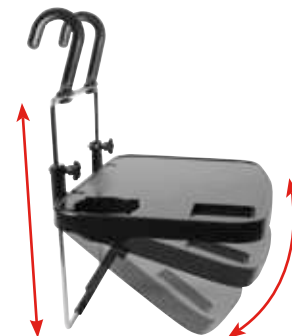

MULTY-TRAY

Multi-function. It can be applied onto steering wheel, passenger seat and on the back of front seats. It can be used as a desk. Suitable for laptop, food, drink... etc. 4 cm thick when returned to the upright position against the seat. Easy to install, adjustable angle. It will fit any steering wheel or car seat. Max weight 10 kg

40209 355x235 mm

Scatola / Box 10