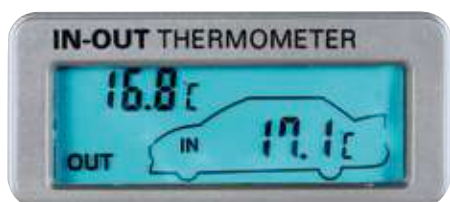

TERMOMETRO 12/24V INTERNO/ESTERNO

Alimentazione tramite presa accendisigari

12/24V IN/OUT THERMOMETER

Cigarette lighter plug

86316 75x32x15 mm

D/Blister 10 / 40