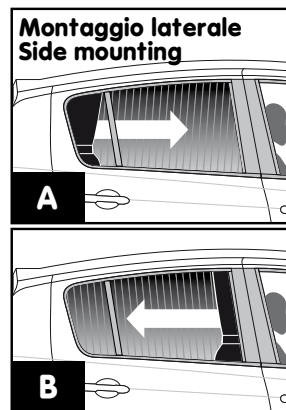

LIMOUSINE, SUN & PRIVACY CURTAINS, 2 PCS

- Includes 3M adhesive backed aluminium curtain rails for a peel&stick installation.
- Cut to size and bendable curtain rod design allows for universal fitment.
- Places 2 curtains side by side to provide coverage for rear windows.