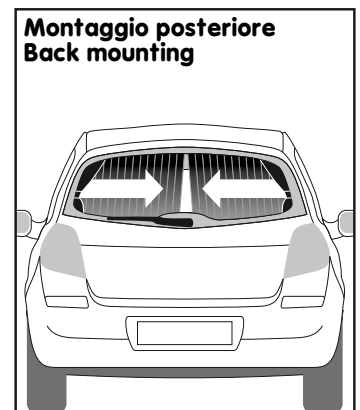

LIMOUSINE, SUN & PRIVACY CURTAINS, 2 PCS

- Includes 3M adhesive backed aluminium curtain rails for a peel&stick installation.
- Cut to size and bendable curtain rod design allows for universal fitment.
- Places 2 curtains side by side to provide coverage for rear windows.