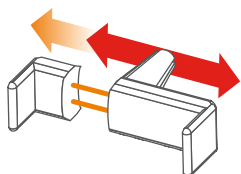

Snap

SNAP, PORTA TELEFONO A CLIP

- Montaggio facile e veloce.
- Clip per fissaggio alla bocchetta d'aerazione.

SNAP, CLIP PHONE HOLDER

- Easy and fast mount.
- Air vent fixing clip.

72524

D/Blister 10 / 120