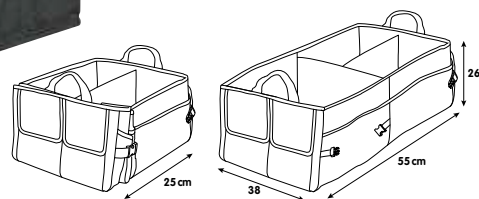

69961 L 55x38 cm

Scatola / Box 6

3 COMPARTIMENTI
COMPARTMENTS

6 TASCHE LATERALI
SIDE POCKETS

Capacità Espandibile
Expandable Capacity