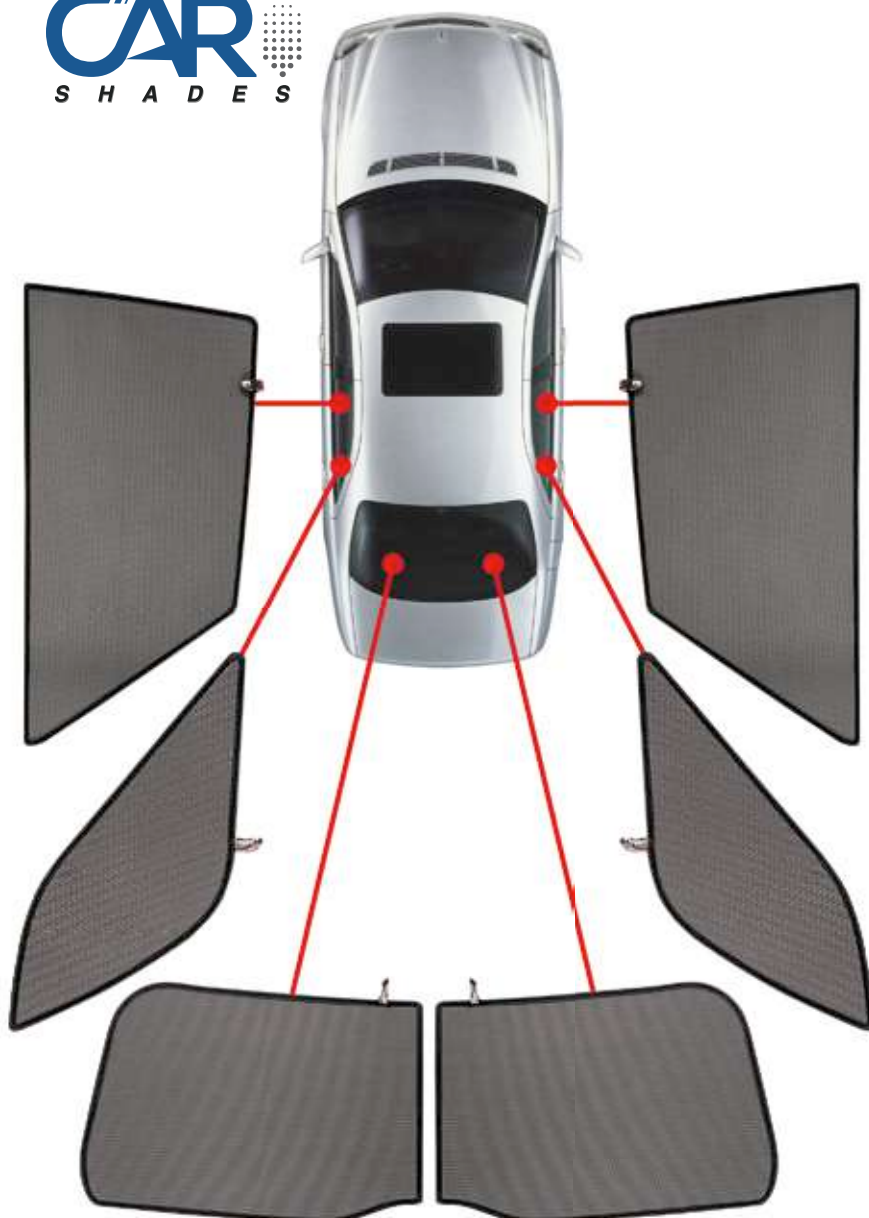

Product range

Privacy shades have already been developed for hundreds of vehicles with our products range constantly being updated.

Scatola / Box 1

CUSTODIA STORAGE BAG