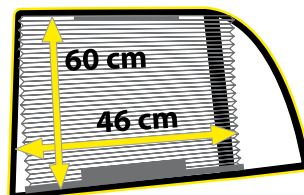

PLISSÉ, AUTO-FOLDING SIDE SUNSHADES, 2 PCS

- Black polyester silk
- Universal, adhesive installation without any drilling or tool.
- Can synchronize with car windows movement or always up even if window is opened.

66747 46x60 cm

Blister ☐ 10 / 50