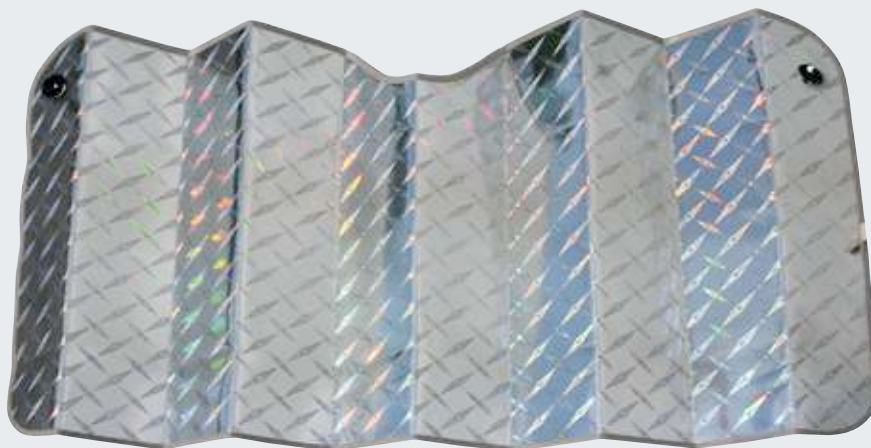

DIAMANT-REFLEX, SCUDO PARASOLE ANTERIORE

Multi-strato termo riflettente. Un lato in cartoncino con laminatura in poliestere oleografico metallizzato. Isolamento centrale in schiuma atermica da 3 mm. Laminatura interna in poliestere metallizzato.

DIAMANT-REFLEX SUNSHADE Thermo-reflective multi-layer shade. 1 side oleographic metallic polyester coated cardboard. 3 mm thermal-insulation inner foam layer. Metallic polyester coated interior face

66845 S 110x60 cm

66846 M 130x70 cm

66847 L 140x80 cm

Cartoncino / Card 6 / 24