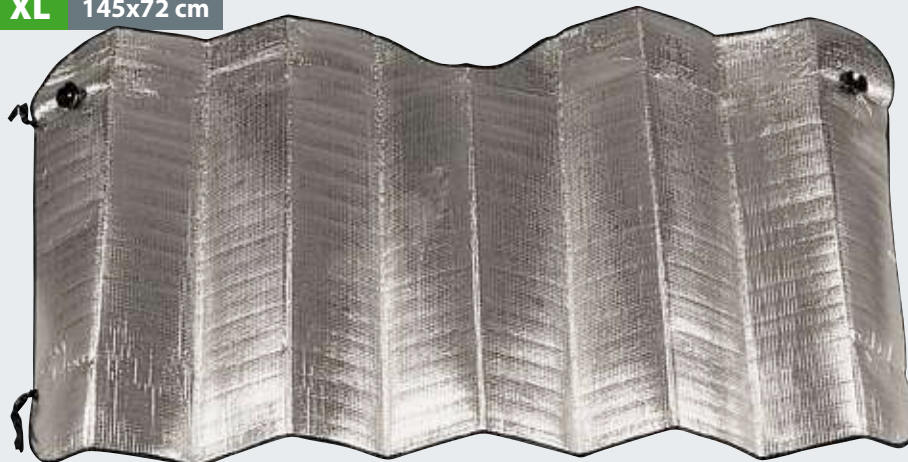

**ULTRA REFLEX, THERMOREFLECTING SUNSHADE**

Made from latest generation of thermoreflecting materials. Easy fit onto any car

**66834** 130x60 cm

Busta / Bag  24

**XL** 145x72 cm

**ULTRA-REFLEX XL MONOVOLUME, SCUDO PARASOLE**