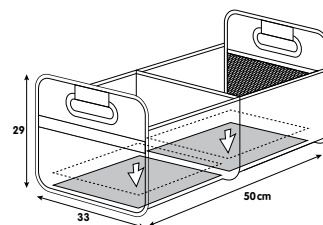

Shop & Store

SHOP & STORE, ORGANIZER BAULE PIEGHEVOLE

- Ideale per la spesa quotidiana e ottimo come organizer per contenere ordinatamente tutti gli oggetti comunemente trasportati nel bagagliaio.
- Pareti e base rigide per massima stabilità quando aperto.
- Ripiegabile, quando non utilizzato può essere chiuso su sé stesso ed occupare pochissimo spazio.
- Tasca interna a rete.
- Comode impugnature laterali in plastica.
- Robusto poliestere lavabile

SHOP & STORE, FOLDABLE SHOPPING BASKET AND STORAGE BOX

- Great for daily shopping and for storage in the car trunk.
- Rigid walls and base for self-stand, folds easily and takes up minimum space.
- One side elastic mesh pocket.
- Strong plastic grip handles.
- Heavy-duty washable polyester

Polyestere

M

1 TASCA INTERNA
INTERIOR POCKET

40103 M 32x27 cm

Scatola / Box 12

STRUTTURA RIGIDA E RIPIEGABILE
SOLID CONSTRUCTION, FOLDABLE

L

2 COMPARTIMENTI
COMPARTMENTS

1 TASCA INTERNA
INTERIOR POCKET

40104 L 50x33 cm

Scatola / Box 12

STRUTTURA RIGIDA E RIPIEGABILE
SOLID CONSTRUCTION, FOLDABLE