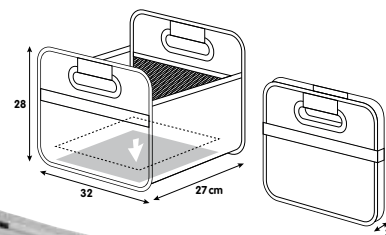

Shop & Store

SHOP & STORE, ORGANIZER BAULE PIEGHEVOLE

- Ideale per la spesa quotidiana e ottimo come organizer per contenere ordinatamente tutti gli oggetti comunemente trasportati nel bagagliaio.
- Pareti e base rigide per massima stabilità quando aperto.
- Ripiegabile, quando non utilizzato può essere chiuso su sé stesso ed occupare pochissimo spazio.
- Tasca interna a rete.
- Comode impugnature laterali in plastica.
- Robusto poliestere lavabile

SHOP & STORE, FOLDABLE SHOPPING BASKET AND STORAGE BOX

- Great for daily shopping and for storage in the car trunk.
- Rigid walls and base for self-stand, folds easily and takes up minimum space.
- One side elastic mesh pocket.
- Strong plastic grip handles.
- Heavy-duty washable polyester

Polyestere

M

1 TASCA INTERNA
INTERIOR POCKET

40103 M 32x27 cm

Scatola / Box 12

STRUTTURA RIGIDA E RIPIEGABILE
SOLID CONSTRUCTION, FOLDABLE

L

2 COMPARTIMENTI
COMPARTMENTS

1 TASCA INTERNA
INTERIOR POCKET

40104 L 50x33 cm

Scatola / Box 12

STRUTTURA RIGIDA E RIPIEGABILE
SOLID CONSTRUCTION, FOLDABLE