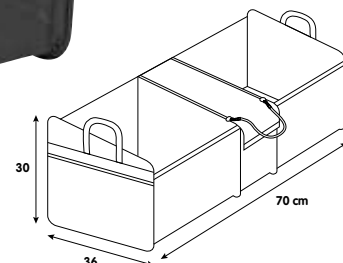

69963 XL 70x36 cm

Scatola / Box 10

3 COMPARTIMENTI
COMPARTMENTS

2 TASCHE LATERALI
SIDE POCKETS