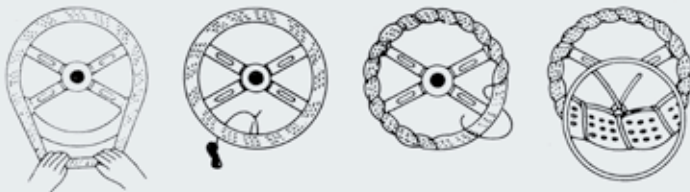

Jumbo-Car

JUMBO-AUTO, COPRIVOLANTE
Universale con laccio,
spessore 3,5 mm, larghezza 87 mm

**JUMBO-CAR,
STEERING WHEEL COVER**
3,5 mm thickness, 87 mm width,
with lace

33020

D/Blister 10 / 100

3,5 mm
spessore

POMELLO VOLANTE
Pomello anatomico per una presa
ottimale. Universale. Si applica
velocemente al volante senza
praticare fori

STEERING WHEEL KNOB
Anatomic knob for optimal grip.
Universal. Applies quickly to the
steering wheel without holes

00135 Max Ø 35 mm

D/Blister 10 / 40

PELLE
NATURALE
NATURAL
LEATHER

POWER-BALL, POMELLO VOLANTE
Pomello per volante in pelle
naturale. Universale, Si applica
velocemente senza praticare fori

POWER-BALL
Universal leather steering wheel
knob

00137 Max Ø 30 mm

Blister 10 / 40

Ø 35 mm

PALLINO, POMELLO VOLANTE
Pomello volante universale,
con cuscinetto a sfere.
Dimensioni compatte, specifico
per autovetture. Si applica
velocemente al volante senza
praticare fori

PALLINO
Universal steering wheel knob,
compact size specific for cars.
Universal. Applies quickly to the
steering wheel without holes

00136 Max Ø 30 mm

D/Blister 10 / 40

SPINNY, POMELLO VOLANTE

- Impugnatura larga per una presa più comoda.
- Facile da installare

SPINNY, STEERING WHEEL KNOB
• Wide knob for a comfortable grip.
• Easy to install

00138 Ø 30/37 mm

D/Blister 12 / 48