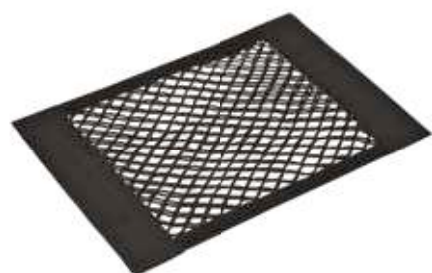

Net-6

40x25 cm