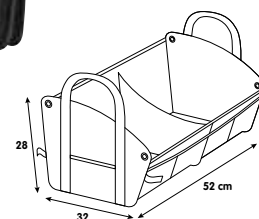

600D Poliestere

Nastri a strappo

Hooks and loop

69962 M 52x32 cm

Scatola / Box 10

2 COMPARTIMENTI  
COMPARTMENTS

6 TASCHE LATERALI  
SIDE POCKETS

69961 L 55x38 cm