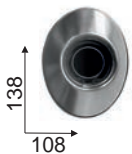

MAXI OVAL

Steel end cap