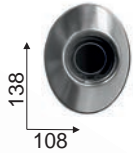

MAXI OVAL

Carbon end cap