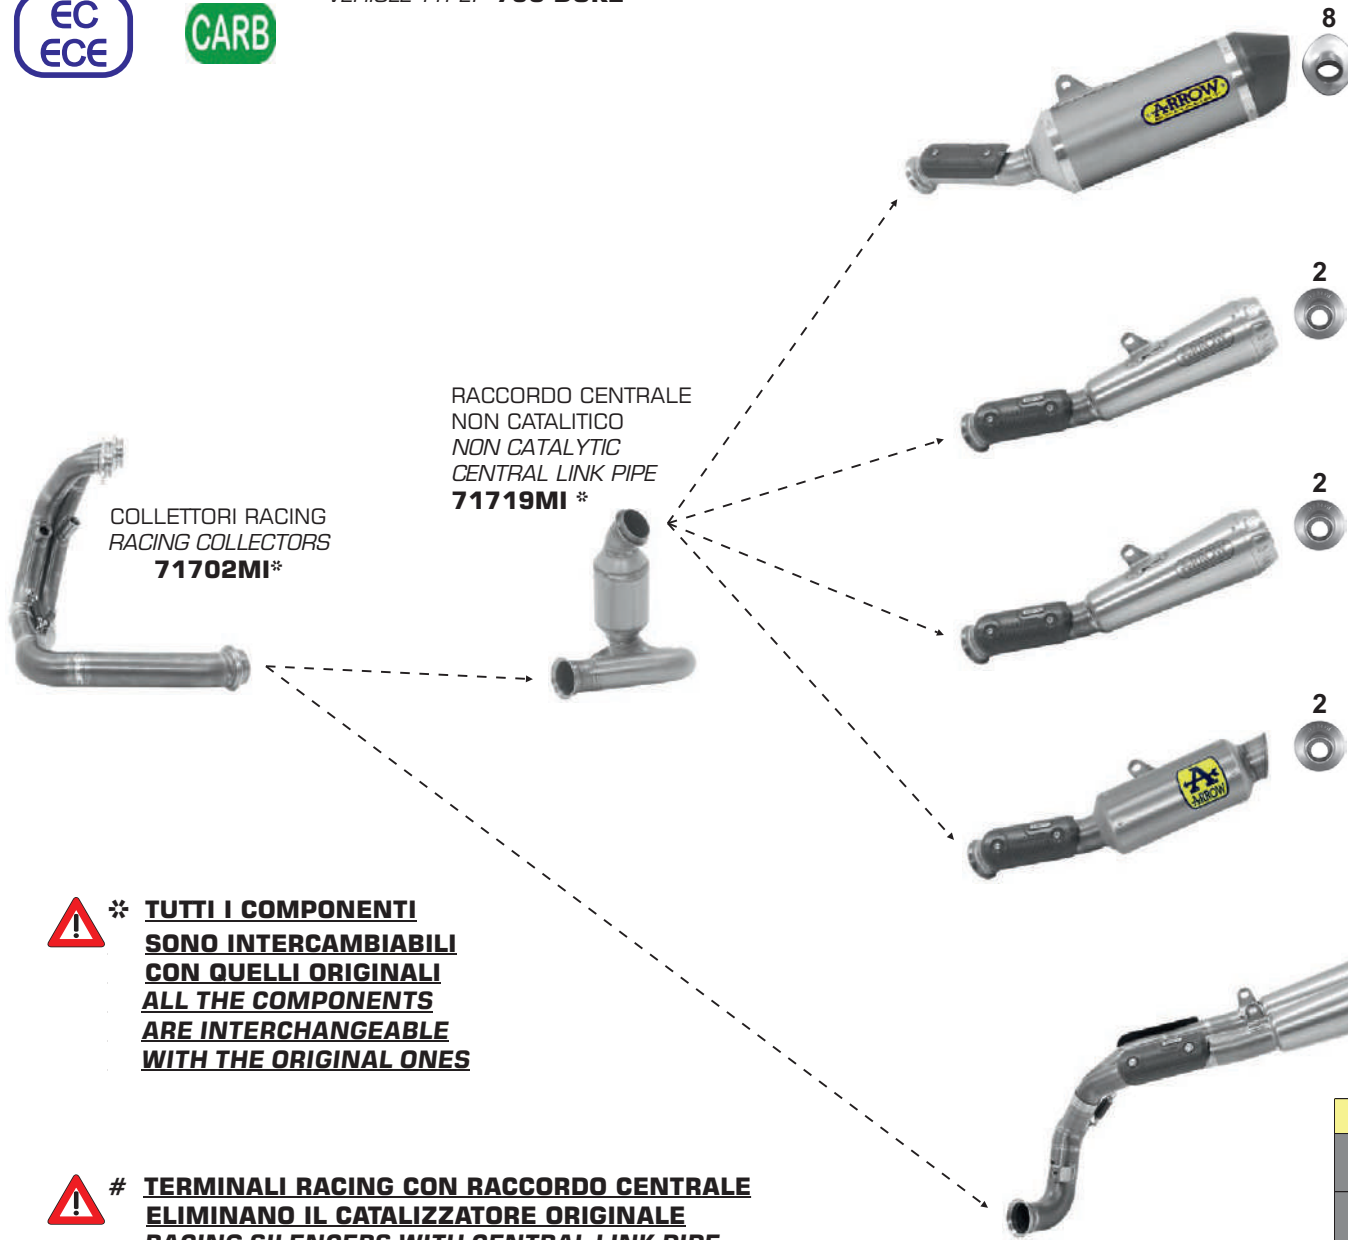

	ECE	HOMOL.
TITANIUM		71916XK
NICHROM "DARK"		71916XKN

**TERMINALI PER COLLETTORI ORIGINALI
 SILENCERS FOR ORIGINAL COLLECTORS**

KTM

890 Duke R '20

VEHICLE TYPE: 790 DUKE

RACE-TECH CARBON CAP

	ECE	HOMOL.
TITANIUM	71890PK *	
ALUMINIUM	71890AK *	
ALUMINIUM "DARK"	71890AKN *	