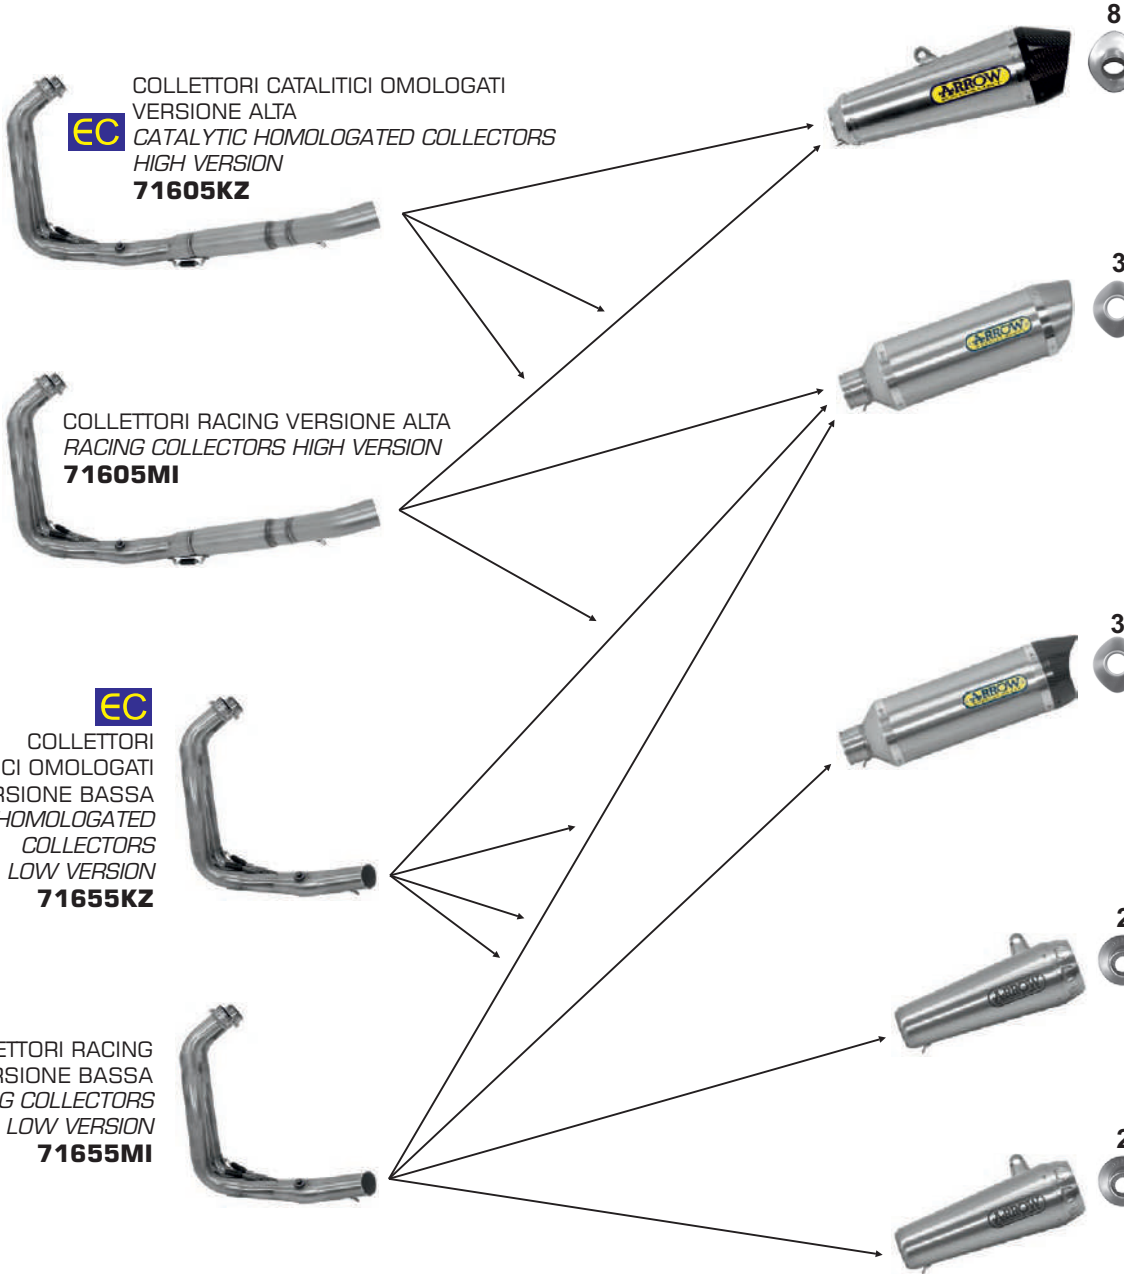

EC
COLLETTORI CATALITICI OMOLOGATI
VERSIONE ALTA
CATALYTIC HOMOLOGATED COLLECTORS
HIGH VERSION
71605KZ

COLLETTORI RACING VERSIONE ALTA
RACING COLLECTORS HIGH VERSION
71605MI

EC
COLLETTORI
CATALITICI OMOLOGATI
VERSIONE BASSA
CATALYTIC HOMOLOGATED
COLLECTORS
LOW VERSION
71655KZ

COLLETTORI RACING
VERSIONE BASSA
RACING COLLECTORS
LOW VERSION
71655MI