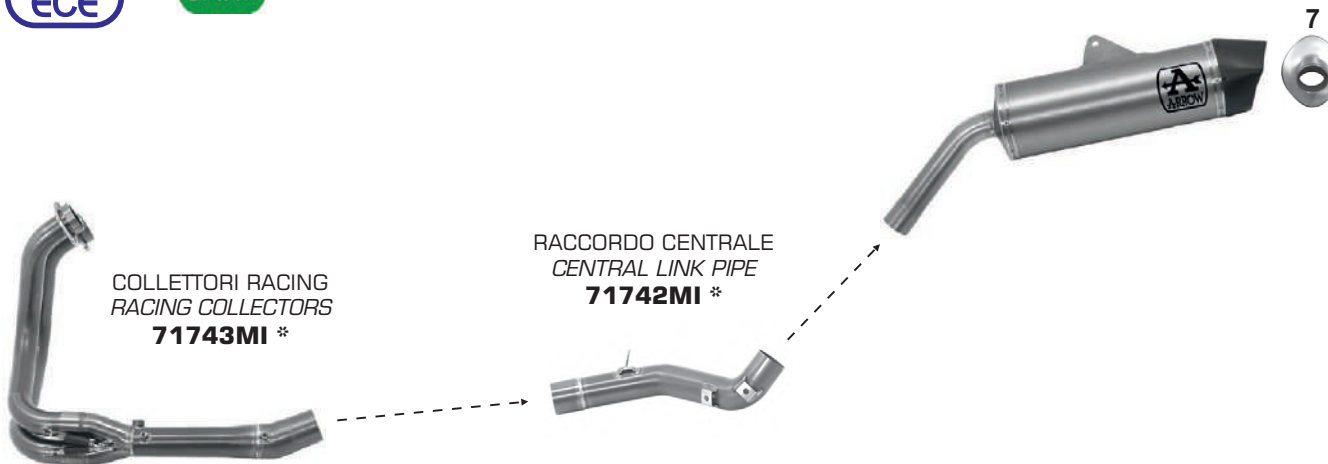

MAXI RACE-TECH CARBON END CAP

	ECE	HOMOL.
TITANIUM	72629PK*	
ALUMINIUM	72629AK*	
ALUMINIUM "DARK"	72629AKN*	

COLLETTORI RACING
RACING COLLECTORS
71743MI *

RACCORDO CENTRALE
CENTRAL LINK PIPE
71742MI *

* **TUTTI I COMPONENTI SONO INTERCambiabili CON QUELLI ORIGINALI**
ALL THE COMPONENTS ARE INTERCHANGEABLE WITH THE ORIGINAL ONES