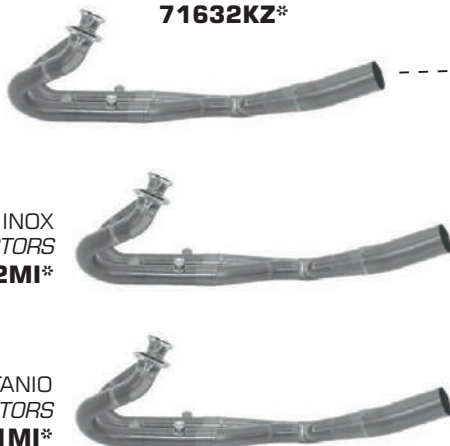

COLLETTORI RACING IN TITANIO
TITANIUM RACING COLLECTORS
71731MI*

**MAXI RACE-TECH
CARBON END CAP**

	ECE HOMOL.
TITANIUM	71805PK*
ALUMINIUM	71805AK*
ALUMINIUM "DARK"	71805AKN*

*** TUTTI I COMPONENTI SONO INTERCAMBIABILI
CON QUELLI ORIGINALI
ALL THE COMPONENTS ARE INTERCHANGEABLE
WITH THE ORIGINAL ONES**