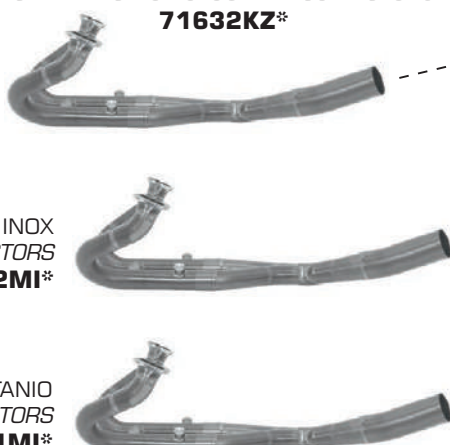

BMW

R 1200 RT '14/16

VEHICLE TYPE: R12WT

COLLETTORI CATALITICI OMOLOGATI
CATALYTIC HOMOLOGATED COLLECTORS
71632KZ*

COLLETTORI RACING IN ACCIAIO INOX
STAINLESS STEEL RACING COLLECTORS
71632MI*

COLLETTORI RACING IN TITANIO
TITANIUM RACING COLLECTORS
71731MI*