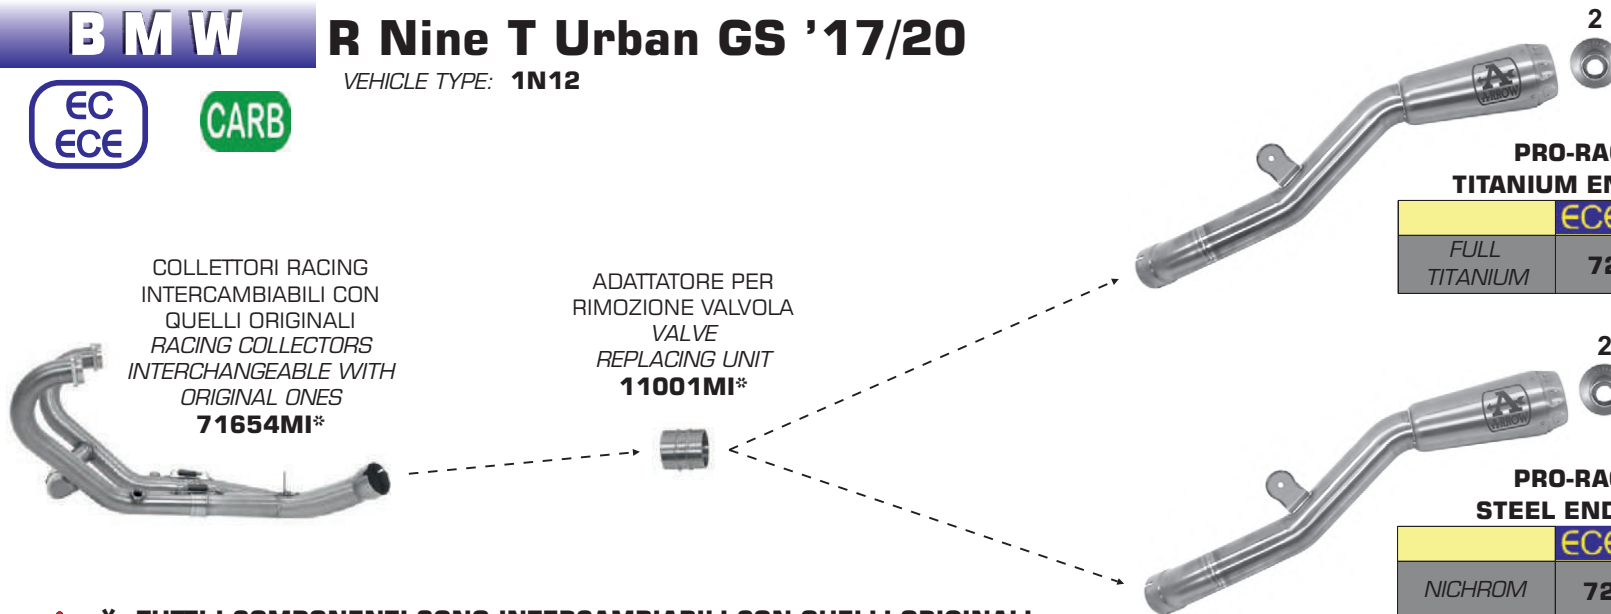

* **TUTTI I COMPONENTI SONO INTERCambiabili CON QUELLI ORIGINALI**
ALL THE COMPONENTS ARE INTERCHANGEABLE WITH THE ORIGINAL ONES

BMW R Nine T Urban GS '17/20

VEHICLE TYPE: 1N12

PRO-RACE TITANIUM END CAP

	ECE	HOMOL.
FULL TITANIUM	72634PR *	