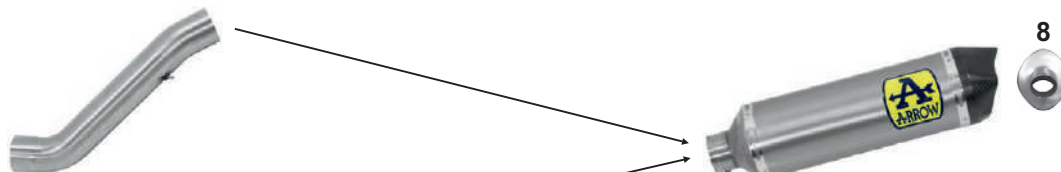

RACE-TECH CARBON CAP

	ECE	HOMOL.
TITANIUM		71906PK
CARBON FIBRE		71906MKK
ALUMINIUM		71906AK
ALUMINIUM "DARK"		71906AKN
ALUMINIUM "WHITE"		71906AKB