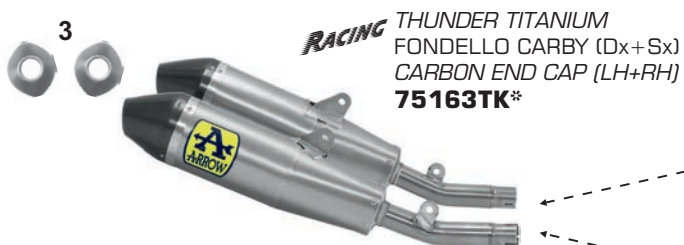

COLLETORE IN TITANIO
PER MOTORI STANDARD
TITANIUM COLLECTOR
FOR STANDARD ENGINES
72159PD*