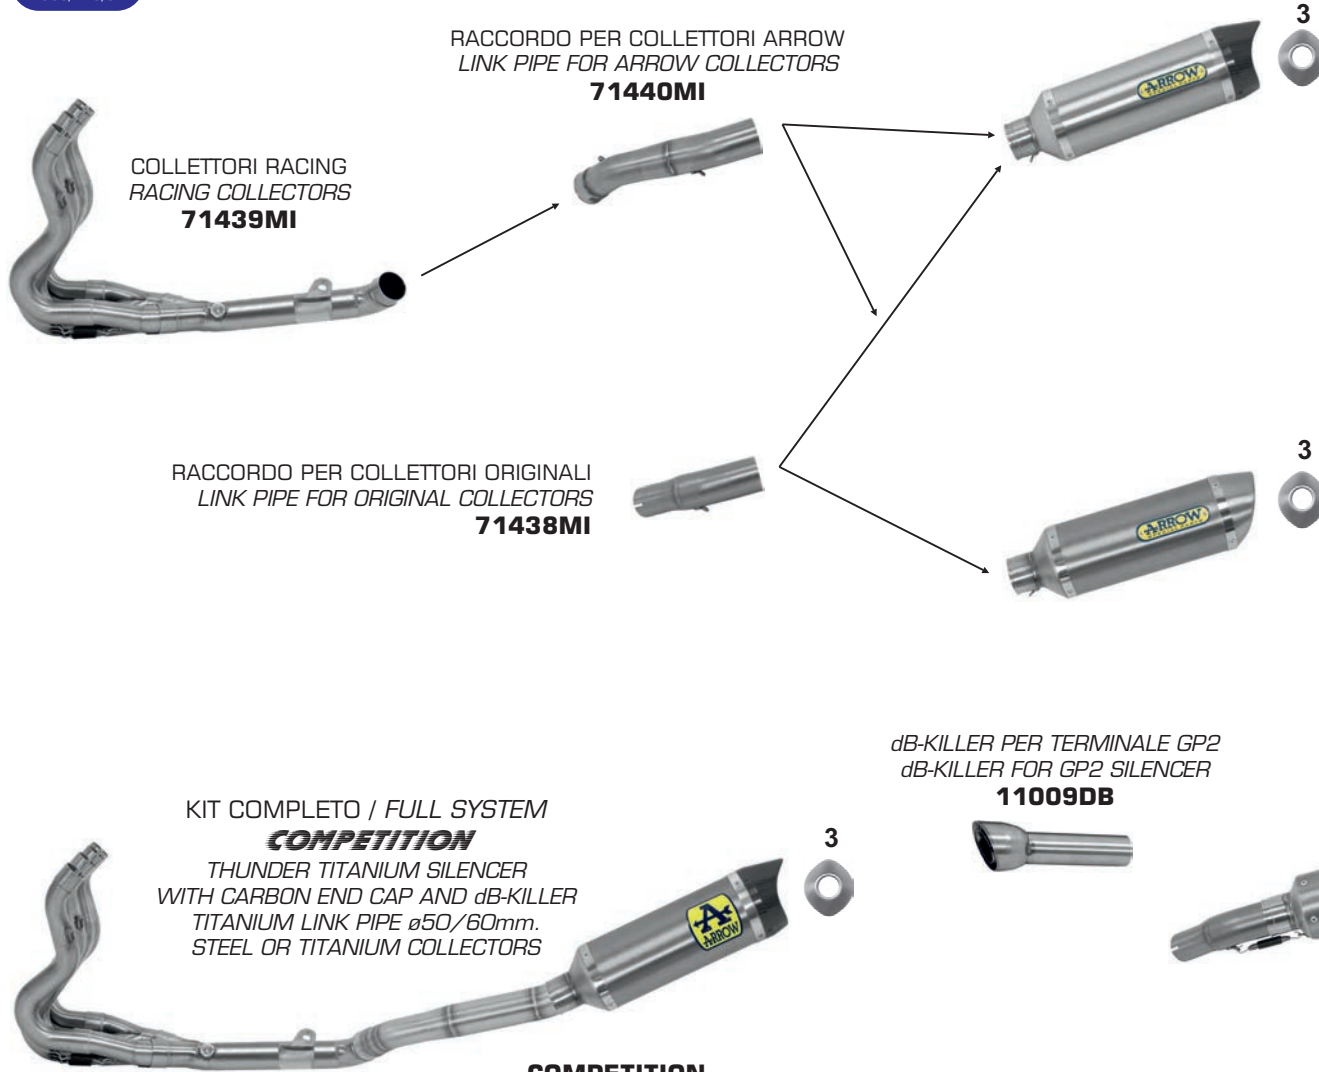

GSX-R 600 i.e. '11/16

VEHICLE TYPE: **WVC3**

THUNDER CARBON CAP

	HOMOL.
TITANIUM	71772PK
CARBON FIBRE	71772MK
ALUMINIUM	71772AK
ALUMINIUM "DARK"	71772AKN
ALUMINIUM "WHITE"	71772AKB

THUNDER STEEL CAP

	HOMOL.
ALUMINIUM	71772AO
ALUMINIUM "DARK"	71772AON
ALUMINIUM "WHITE"	71772AOB

COMPETITION	
	CARBON CAP
FULL TITANIUM	71108CKZ
STEEL COLLECT.	71107CKZ

GP2 SILENCERS	
	RACING
FULL TITANIUM	71006GP*
STEEL "DARK"	71006GPI*

* **TERMINALI PER COLLETTORI ORIGINALI SILENCERS FOR ORIGINAL COLLECTORS**