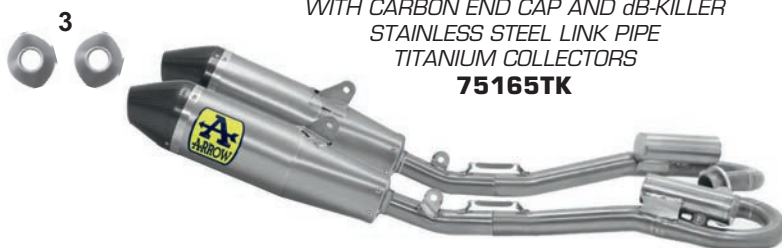

RACING THUNDER TITANIUM
FONDELLO CARBY (Dx+Sx)
CARBON END CAP (LH+RH)
75163TK*

COLLETORE IN ACCIAIO INOX
PER MOTORI STANDARD
STAINLESS STEEL COLLECTOR
FOR STANDARD ENGINES
72158PD*

* TUTTI I COMPONENTI SONO INTERCambiabili CON QUELLI ORIGINALI
ALL THE COMPONENTS ARE INTERCHANGEABLE WITH THE ORIGINAL ONES

KIT COMPLETO / FULL SYSTEM
MX COMPETITION
TITANIUM

THUNDER TITANIUM SILENCER (Rh+Lh)
WITH CARBON END CAP AND dB-KILLER
STAINLESS STEEL LINK PIPE
TITANIUM COLLECTORS
75165TK