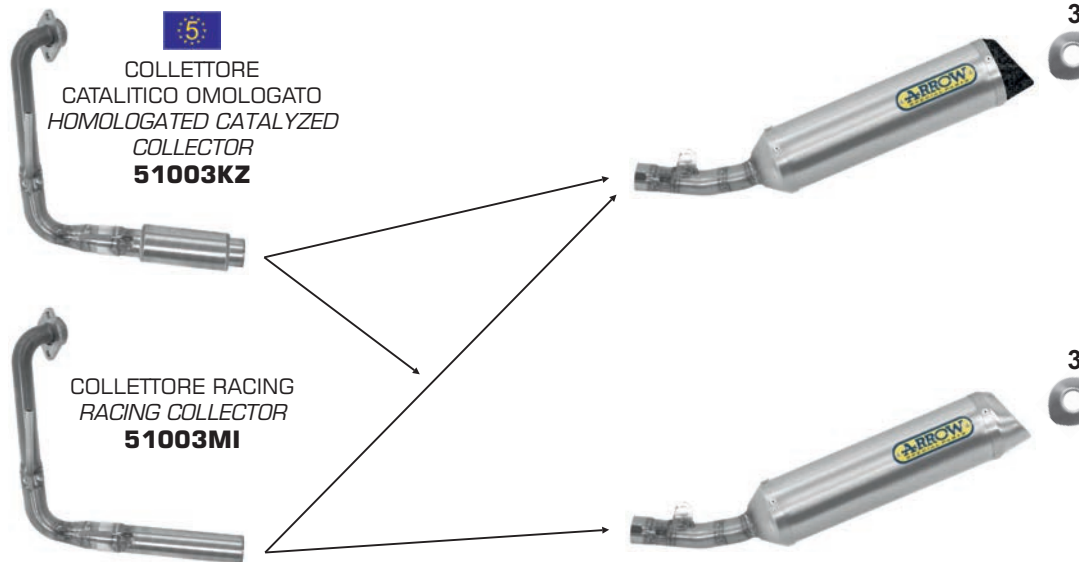

YAMAHA YZF-R 125 '08/13

VEHICLE TYPE: RE06

COLLETTORE
CATALITICO OMOLOGATO
HOMOLOGATED CATALYZED
COLLECTOR
51003KZ

COLLETTORE RACING
RACING COLLECTOR
51003MI

STREET THUNDER CARBON END CAP

	9	HOMOL.
TITANIUM		51503PK
ALUMINIUM		51503AK
ALUMINIUM "DARK"		51503AKN

STREET THUNDER STEEL END CAP

	9	HOMOL.
TITANIUM		51503PO
ALUMINIUM		51503AO
ALUMINIUM "DARK"		51503AON