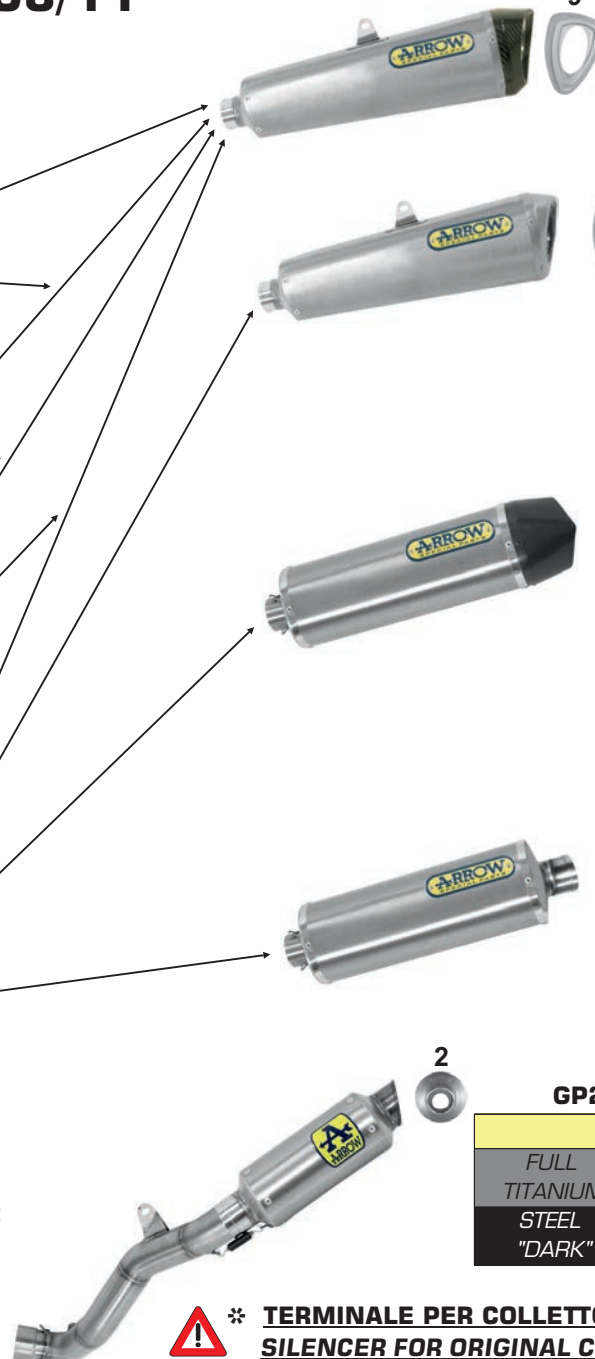

GP2 SILENCERS

RACING	
FULL TITANIUM	71003GP*
STEEL "DARK"	71003GPI*

2

* **TERMINALE PER COLLETTORI ORIGINALI**
SILENCER FOR ORIGINAL COLLECTORS