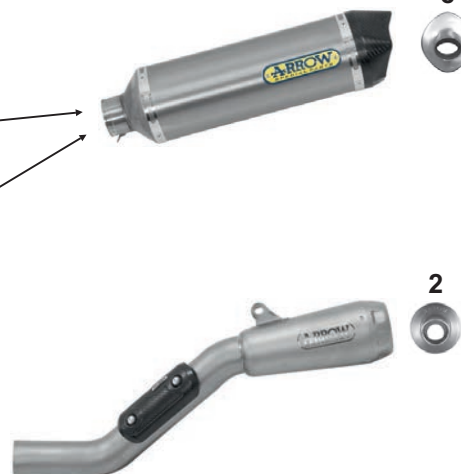

8

2

RACE-TECH CARBON CAP

	ECE	HOMOL.
TITANIUM		71877PK
CARBON FIBRE		71877MK
ALUMINIUM		71877AK
ALUMINIUM "DARK"		71877AKN

RACING

TERMINALE PRO-RACE IN TITANIO +
RACCORDO IN TITANIO
PER COLLETTORI ORIGINALI
PRO-RACE TITANIUM SILENCER +
TITANIUM LINK PIPE
FOR ORIGINAL COLLECTORS
71213PR

DUCATI

899 Panigale '14/15

VEHICLE TYPE: **H8**