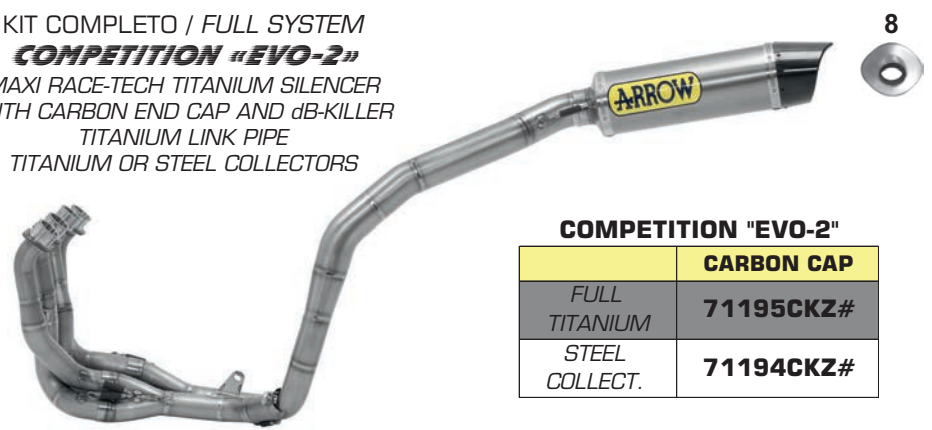

HONDA CBR 600 RR '09/12

VEHICLE TYPE: **PC40**

! * II RACCORDO 71391MI MONTA SIA SU COLL. ORIGINALI CHE SU COLL. ARROW 71391MI LINK PIPE FITS TO BOTH ARROW AND ORIGINAL COLLECTORS

KIT COMPLETO / FULL SYSTEM
COMPETITION "EVO-2"
 MAXI RACE-TECH TITANIUM SILENCER
 WITH CARBON END CAP AND dB-KILLER
 TITANIUM LINK PIPE
 TITANIUM OR STEEL COLLECTORS