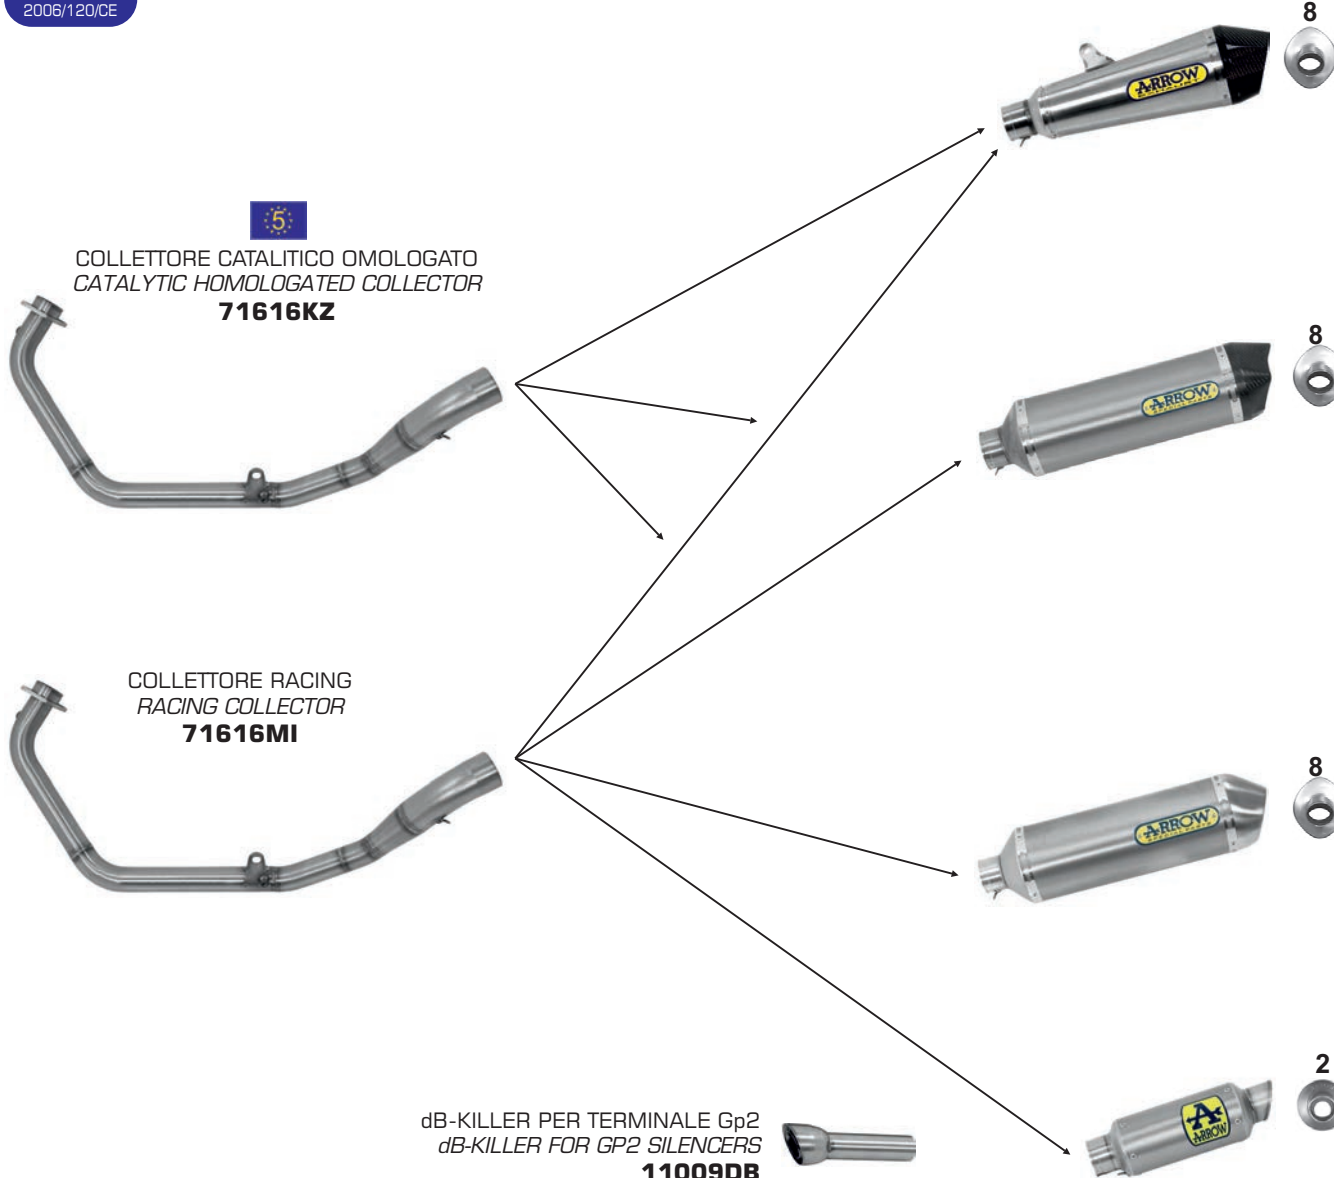

HONDA CBR 300 R '14/17

VEHICLE TYPE: NC51

COLLETTORE CATALITICO OMOLOGATO
CATALYTIC HOMOLOGATED COLLECTOR
71616KZ

COLLETTORE RACING
RACING COLLECTOR
71616MI

dB-KILLER PER TERMINALE Gp2
dB-KILLER FOR GP2 SILENCERS
11009DB

X-KONE CARBON END CAP

		HOMOL.
NICHROM		71779XKI

RACE-TECH CARBON END CAP

		HOMOL.
TITANIUM		71779PKK
CARBON FIBRE		71779MKK
ALUMINIUM		71779AK
ALUMINIUM "DARK"		71779AKN
ALUMINIUM "WHITE"		71779AKB

RACE-TECH STEEL END CAP

		HOMOL.
ALUMINIUM		71779AO
ALUMINIUM "DARK"		71779AON
ALUMINIUM "WHITE"		71779AOB

GP2 SILENCERS

		RACING
FULL TITANIUM		71012GP
STEEL "DARK"		71012GPI