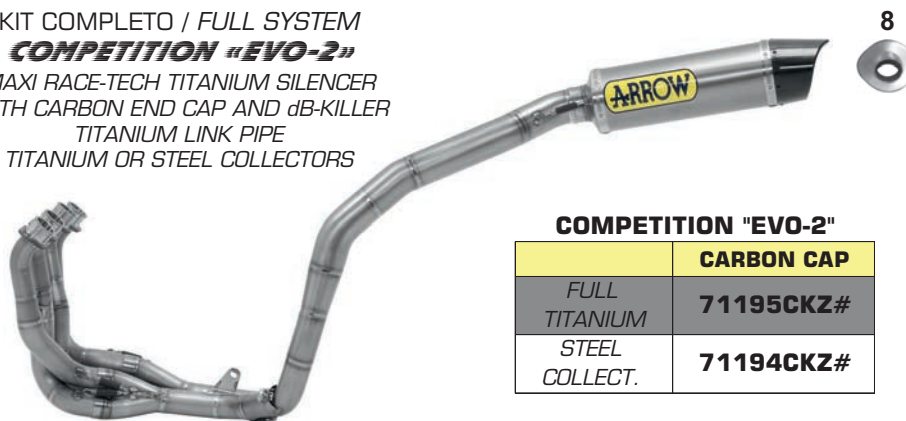

KIT COMPLETO / FULL SYSTEM
COMPETITION "EVO-2"
MAXI RACE-TECH TITANIUM SILENCER
WITH CARBON END CAP AND dB-KILLER
TITANIUM LINK PIPE
TITANIUM OR STEEL COLLECTORS

**COMPETITION "EVO-2"**

	CARBON CAP
FULL TITANIUM	71195CKZ#
STEEL COLLECT.	71194CKZ#