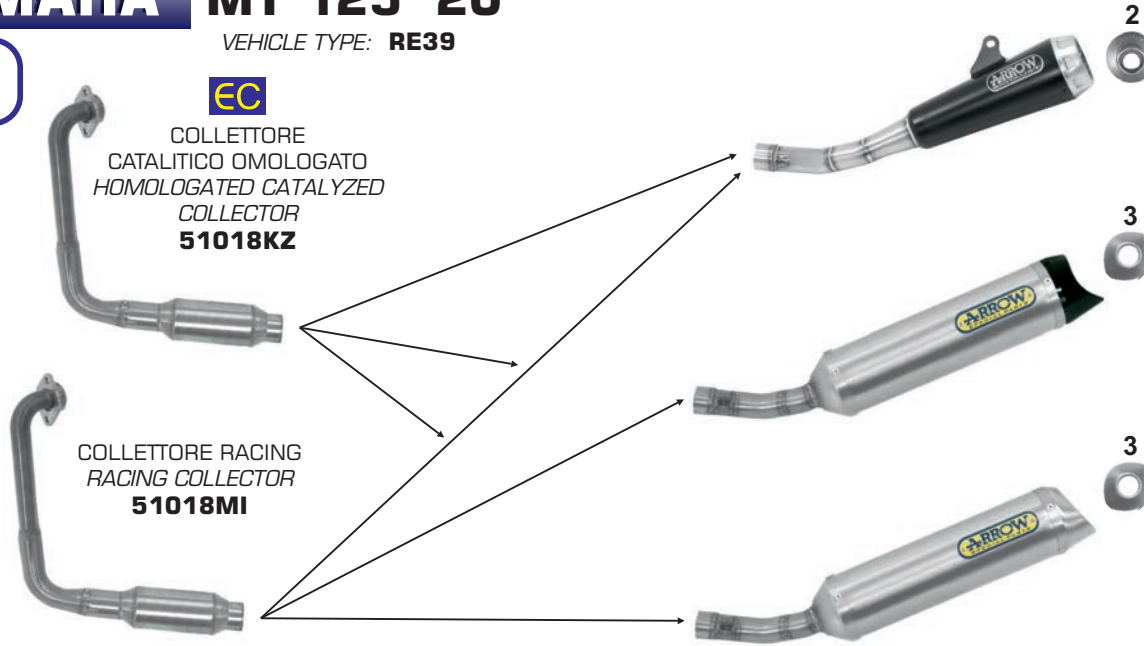

YAMAHA MT 125 '20

VEHICLE TYPE: RE39

COLLETTORE
CATALITICO OMOLOGATO
HOMOLOGATED CATALYZED
COLLECTOR
51018KZ

COLLETTORE RACING
RACING COLLECTOR
51018MI