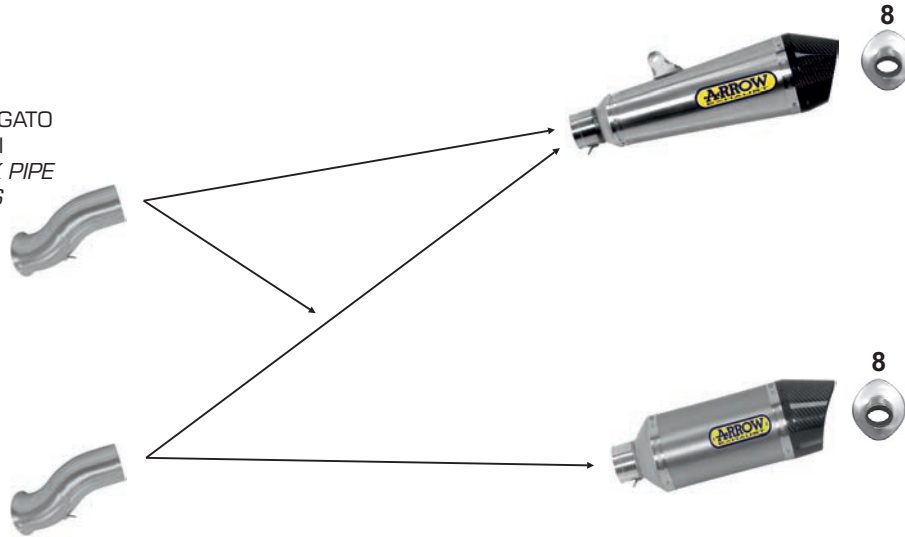

Hypermotard - Hyperstrada 821 '13/15

VEHICLE TYPE: **B2**

RACCORDO CATALITICO OMOLOGATO
PER COLLETTORI ORIGINALI
CATALYTIC HOMOLOGATED LINK PIPE
FOR ORIGINAL COLLECTORS
71490KZ

RACCORDO RACING PER
COLLETTORI ORIGINALI
RACING LINK PIPE FOR
ORIGINAL COLLECTORS
71490MI