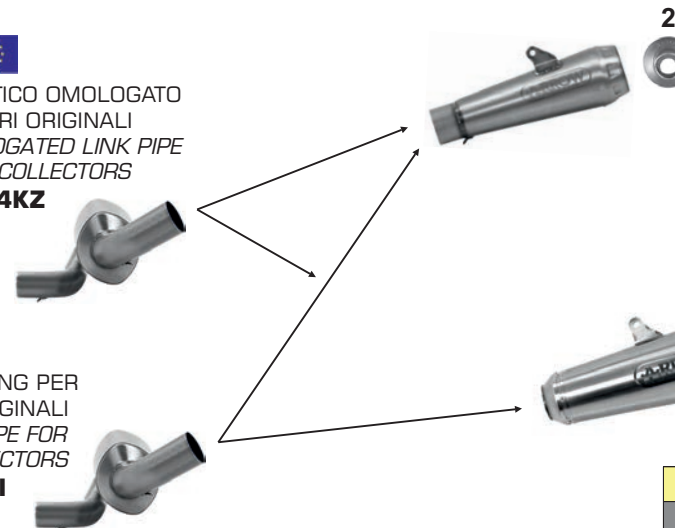

RACCORDO CATALITICO OMOLOGATO
PER COLLETTORI ORIGINALI
CATALYTIC HOMOLOGATED LINK PIPE
FOR ORIGINAL COLLECTORS
71634KZ

RACCORDO RACING PER
COLLETTORI ORIGINALI
RACING LINK PIPE FOR
ORIGINAL COLLECTORS
71634MI