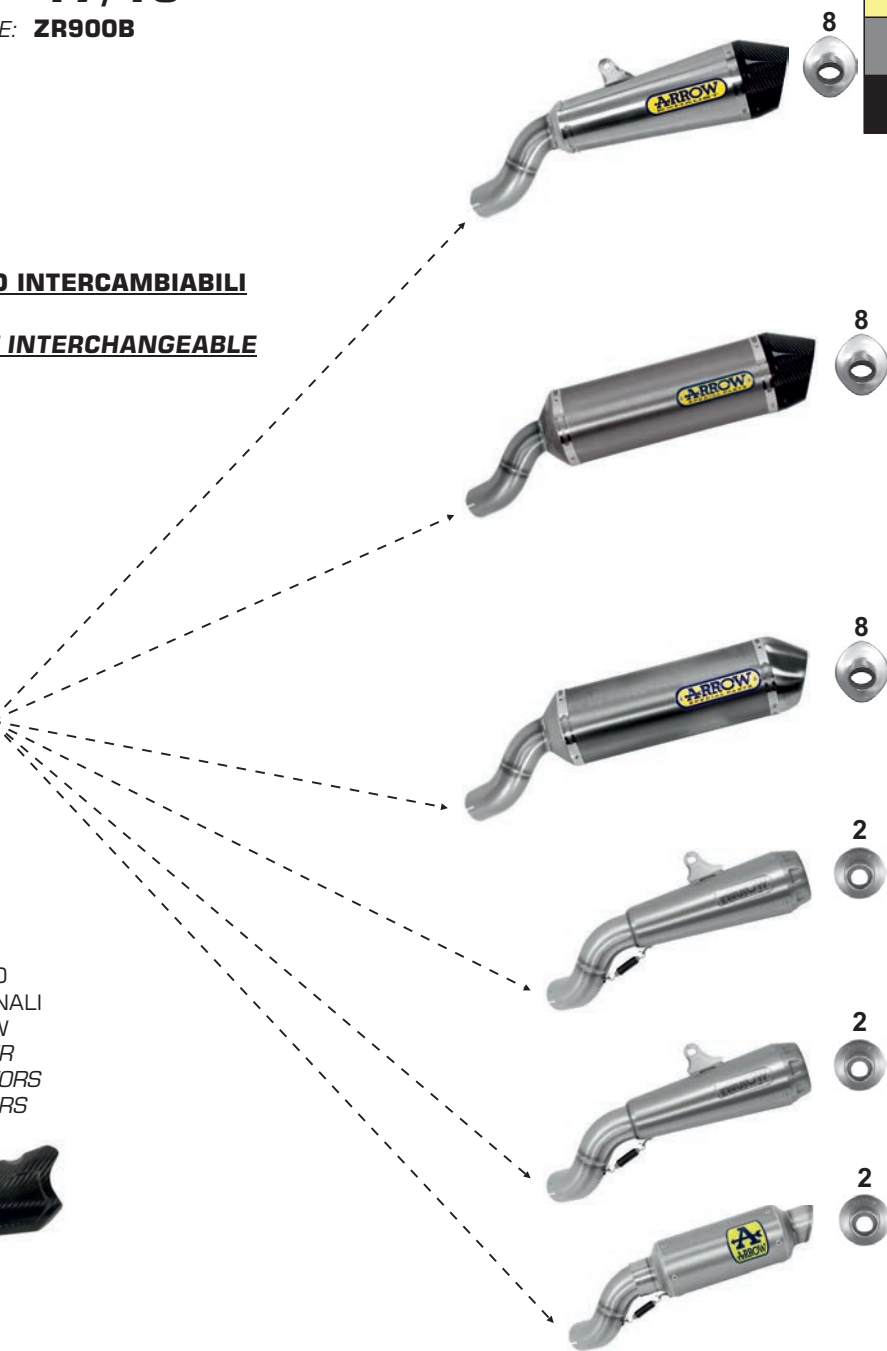

X-KONE CARBON CAP

	ECE	HOMOL.
NICHROM		71856XKI*
NICHROM "DARK"		71856XKN*

RACE-TECH CARBON CAP

	ECE	HOMOL.
TITANIUM		71856PK*
CARBON FIBRE		71856MK*
ALUMINIUM		71856AK*
ALUMINIUM "DARK"		71856AKN*
ALUMINIUM "WHITE"		71856AKB*

RACE-TECH STEEL CAP

	ECE	HOMOL.
ALUMINIUM		71856AO*
ALUMINIUM "DARK"		71856AON*
ALUMINIUM "WHITE"		71856AOB*

PRO-RACE TITANIUM CAP

	ECE	HOMOL.
TITANIUM		71856PR*

PRO-RACE STEEL CAP

	ECE	HOMOL.
NICHROM		71856PRI*
NICHROM "DARK"		71856PRN*

GP2 SILENCERS

	ECE	HOMOL.
FULL TITANIUM		71531GP*
NICHROM "DARK"		71531GPI*