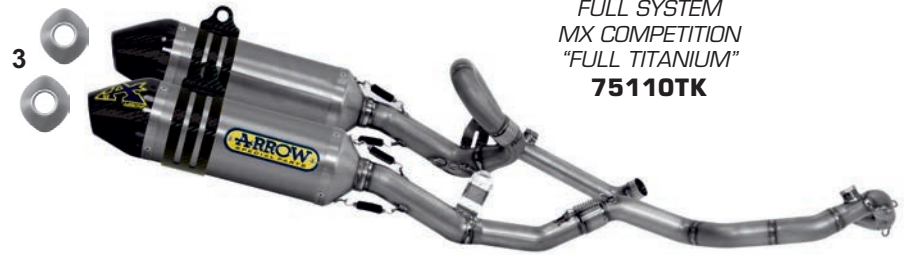

APRILIA SX-V 4.5 '07/14

RACING TERMINALE FULL TITANIUM
FULL TITANIUM SILENCER
75078TT*

COLLETTORI IN TITANIO
TITANIUM COLLECTORS
72086PD

COLLETTORI IN ACCIAIO INOX
STAINLESS STEEL COLLECTORS
72125PD

RACING
KIT COMPLETO
FULL SYSTEM
MX COMPETITION
"FULL TITANIUM"
75110TK