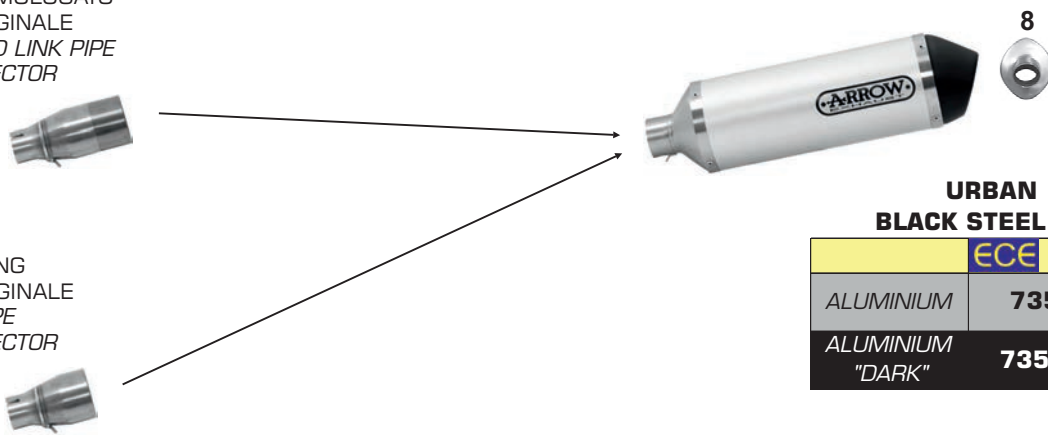

PIAGGIO MP3 500 LT '17/18

VEHICLE TYPE: TA1

RACCORDO CATALITICO OMOLOGATO
PER COLLETTORE ORIGINALE
CATALYTIC HOMOLOGATED LINK PIPE
FOR ORIGINAL COLLECTOR
73012KZ

RACCORDO RACING
PER COLLETTORE ORIGINALE
RACING LINK PIPE
FOR ORIGINAL COLLECTOR
73012MI