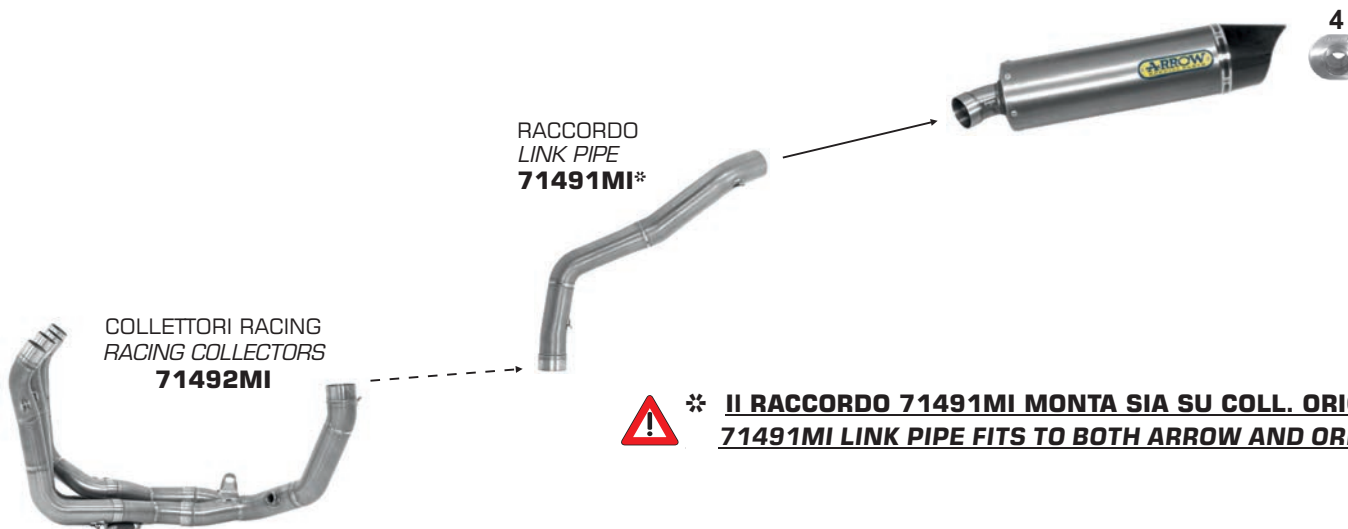

HONDA

CBR 600 RR '13/16

VEHICLE TYPE: **PC40**

**INDY-RACE
CARBON END CAP**

	HOMOL.
TITANIUM	71807PK
CARBON FIBRE	71807MK
ALUMINIUM	71807AK
ALUMINIUM "DARK"	71807AKN

RACCORDO
LINK PIPE
71491MI*

COLLETTORI RACING
RACING COLLECTORS
71492MI

* **IL RACCORDO 71491MI MONTA SIA SU COLL. ORIGINALI CHE SU COLL. ARROW
71491MI LINK PIPE FITS TO BOTH ARROW AND ORIGINAL COLLECTORS**

KIT COMPLETO / FULL SYSTEM
COMPETITION "EVO-2"
MAXI RACE-TECH TITANIUM SILENCER
WITH CARBON END CAP AND dB-KILLER
TITANIUM LINK PIPE
TITANIUM OR STEEL COLLECTORS