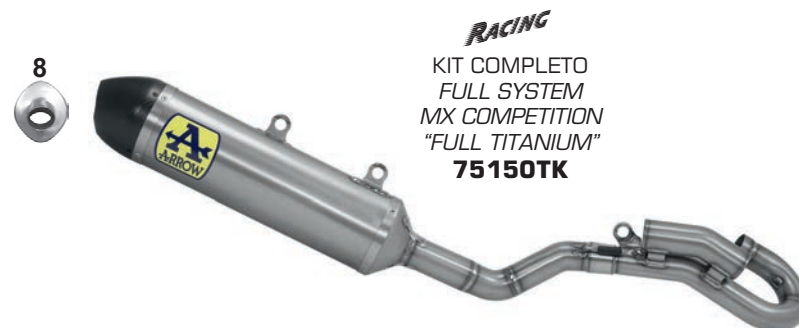

HUSQVARNA FS 450 '17/18