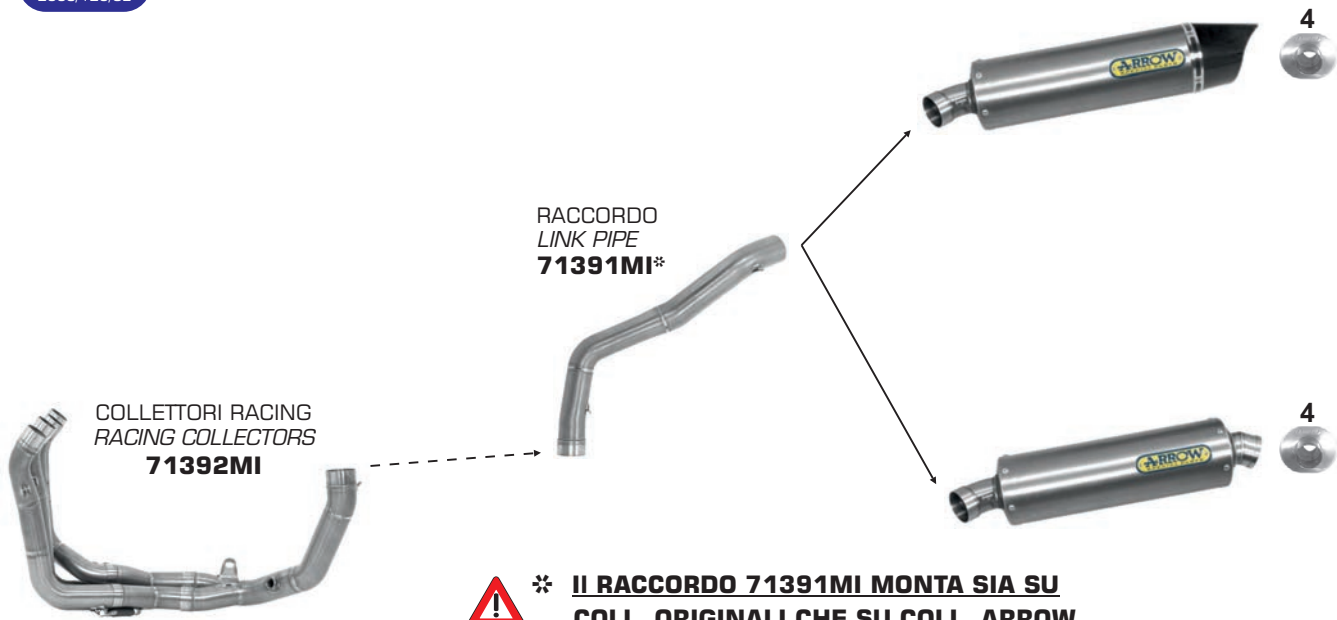

HONDA CBR 600 RR '09/12

VEHICLE TYPE: **PC40**

! * II RACCORDO 71391MI MONTA SIA SU COLL. ORIGINALI CHE SU COLL. ARROW 71391MI LINK PIPE FITS TO BOTH ARROW AND ORIGINAL COLLECTORS

KIT COMPLETO / FULL SYSTEM
COMPETITION "EVO-2"
MAXI RACE-TECH TITANIUM SILENCER
WITH CARBON END CAP AND dB-KILLER
TITANIUM LINK PIPE
TITANIUM OR STEEL COLLECTORS