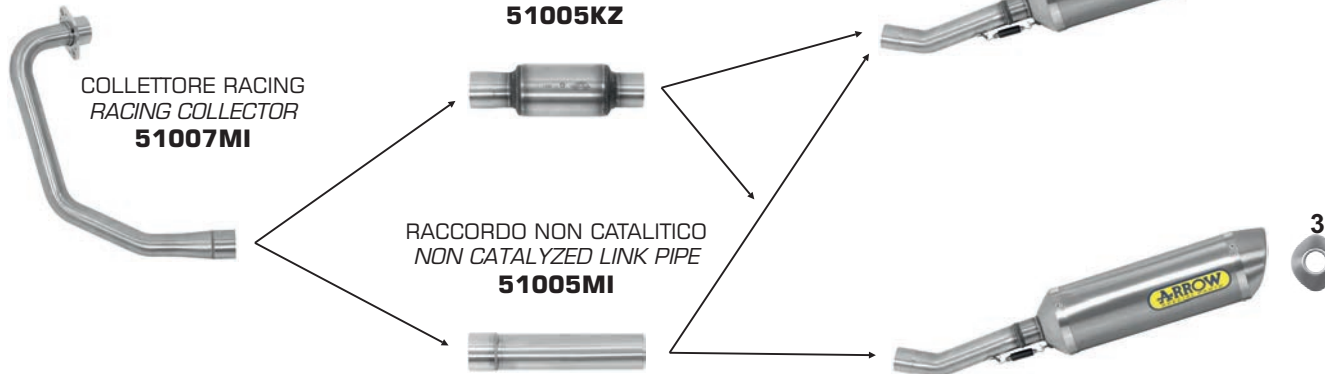

	CARBON CAP	STEEL CAP
ALUMINIUM	51502AK	51502AO
ALUMINIUM "DARK"	51502AKN	51502AON

TERMINALI PER COLLETTORE ORIGINALE SILENCERS FOR ORIGINAL COLLECTOR

HONDA CBR 125 R '11/16

VEHICLE TYPE: JC50

RACCORDO CATALITICO OMOLOGATO
HOMOLOGATED CATALYZED LINK PIPE
51005KZ