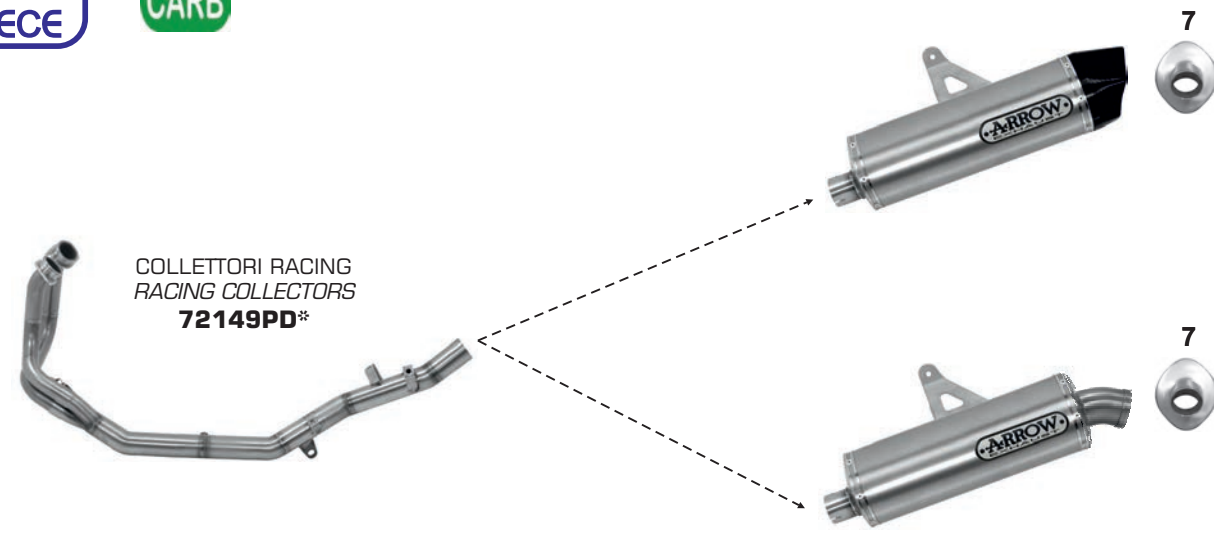

8

KIT COMPLETO OMOLOGATO
HOMOLOGATED FULL SYSTEM
RACE-TECH TITANIUM SILENCER
CATALYTIC HOMOLOGATED TITANIUM LINK PIPE
TITANIUM COLLECTORS
72521PZ

HONDA Africa Twin Adventure Sport '18/19

VEHICLE TYPE: SD06