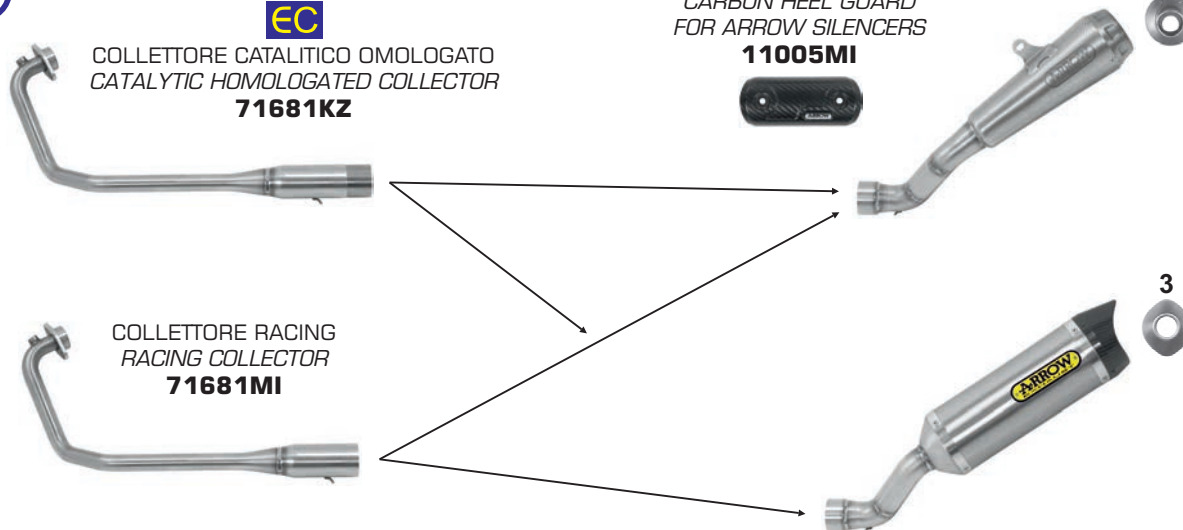

SUZUKI GSX-S 125 '17/20

VEHICLE TYPE: WDLO

COLLETTORE CATALITICO OMOLOGATO
CATALYTIC HOMOLOGATED COLLECTOR
71681KZ

COLLETTORE RACING
RACING COLLECTOR
71681MI

PROTEZIONE PARATACCO
IN CARBONIO PER TERMINALI ARROW
CARBON HEEL GUARD
FOR ARROW SILENCERS
11005MI

**PRO-RACE
STEEL END CAP**

	ECE	HOMOL.
NICHROM		71871PRI
NICHROM "DARK"		71871PRN

**THUNDER
CARBON END CAP**

	ECE	HOMOL.
TITANIUM		71871PK
CARBON FIBRE		71871MK
ALUMINIUM		71871AK
ALUMINIUM "DARK"		71871AKN