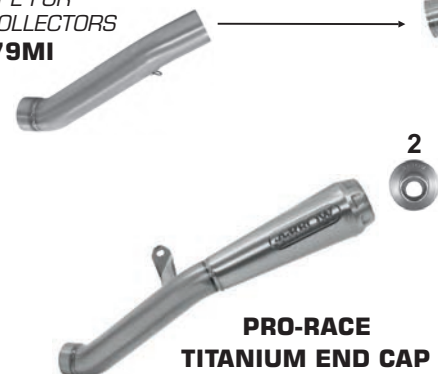

RACING
FULL TITANIUM	71175HCP