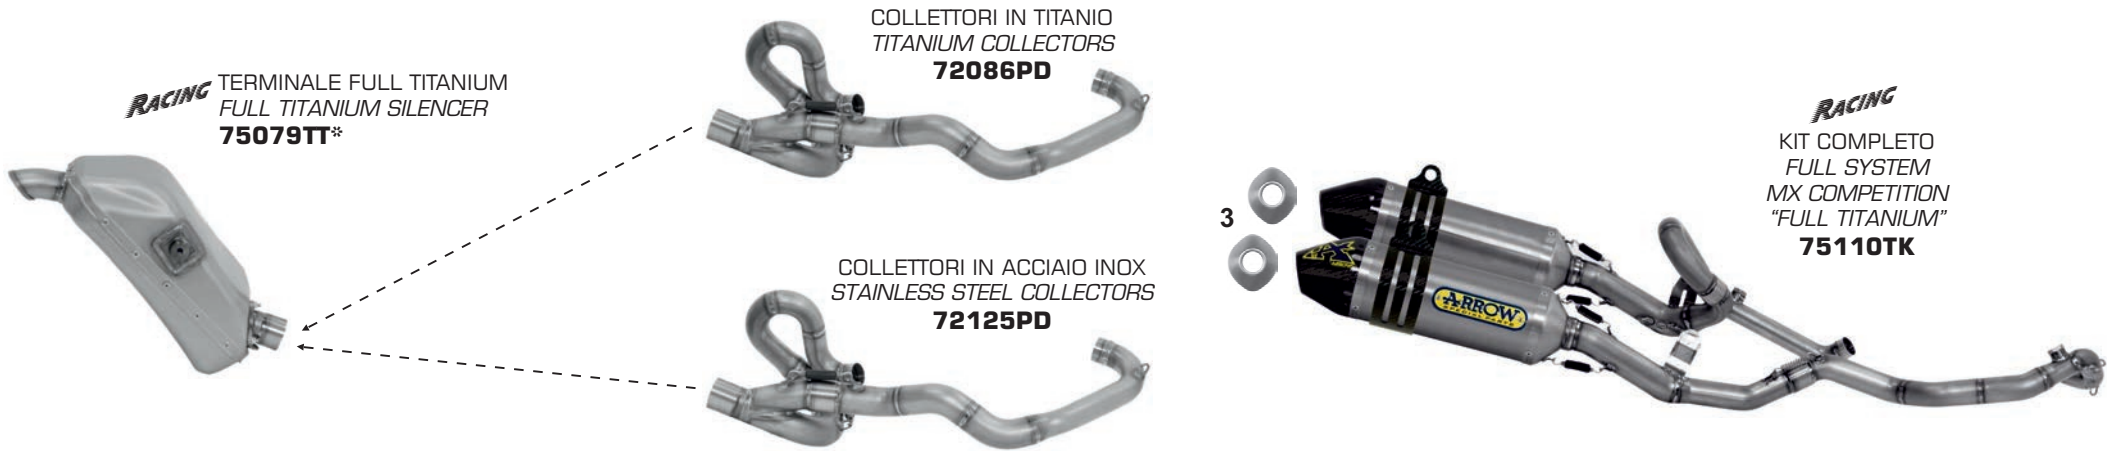

APRILIA SX-V 5.5 '07/14

RACING TERMINALE FULL TITANIUM
FULL TITANIUM SILENCER
75079TT*

COLLETTORI IN TITANIO
TITANIUM COLLECTORS
72086PD

COLLETTORI IN ACCIAIO INOX
STAINLESS STEEL COLLECTORS
72125PD

RACING
KIT COMPLETO
FULL SYSTEM
MX COMPETITION
"FULL TITANIUM"
75110TK

! * **IL TERMINALE PUÒ MONTARE ANCHE SU COLLETTORI DEL KIT «VAN DEN BOSCH REPLICA»**
SILENCER ALSO FITS TO «VAN DEN BOSCH REPLICA» COLLECTORS