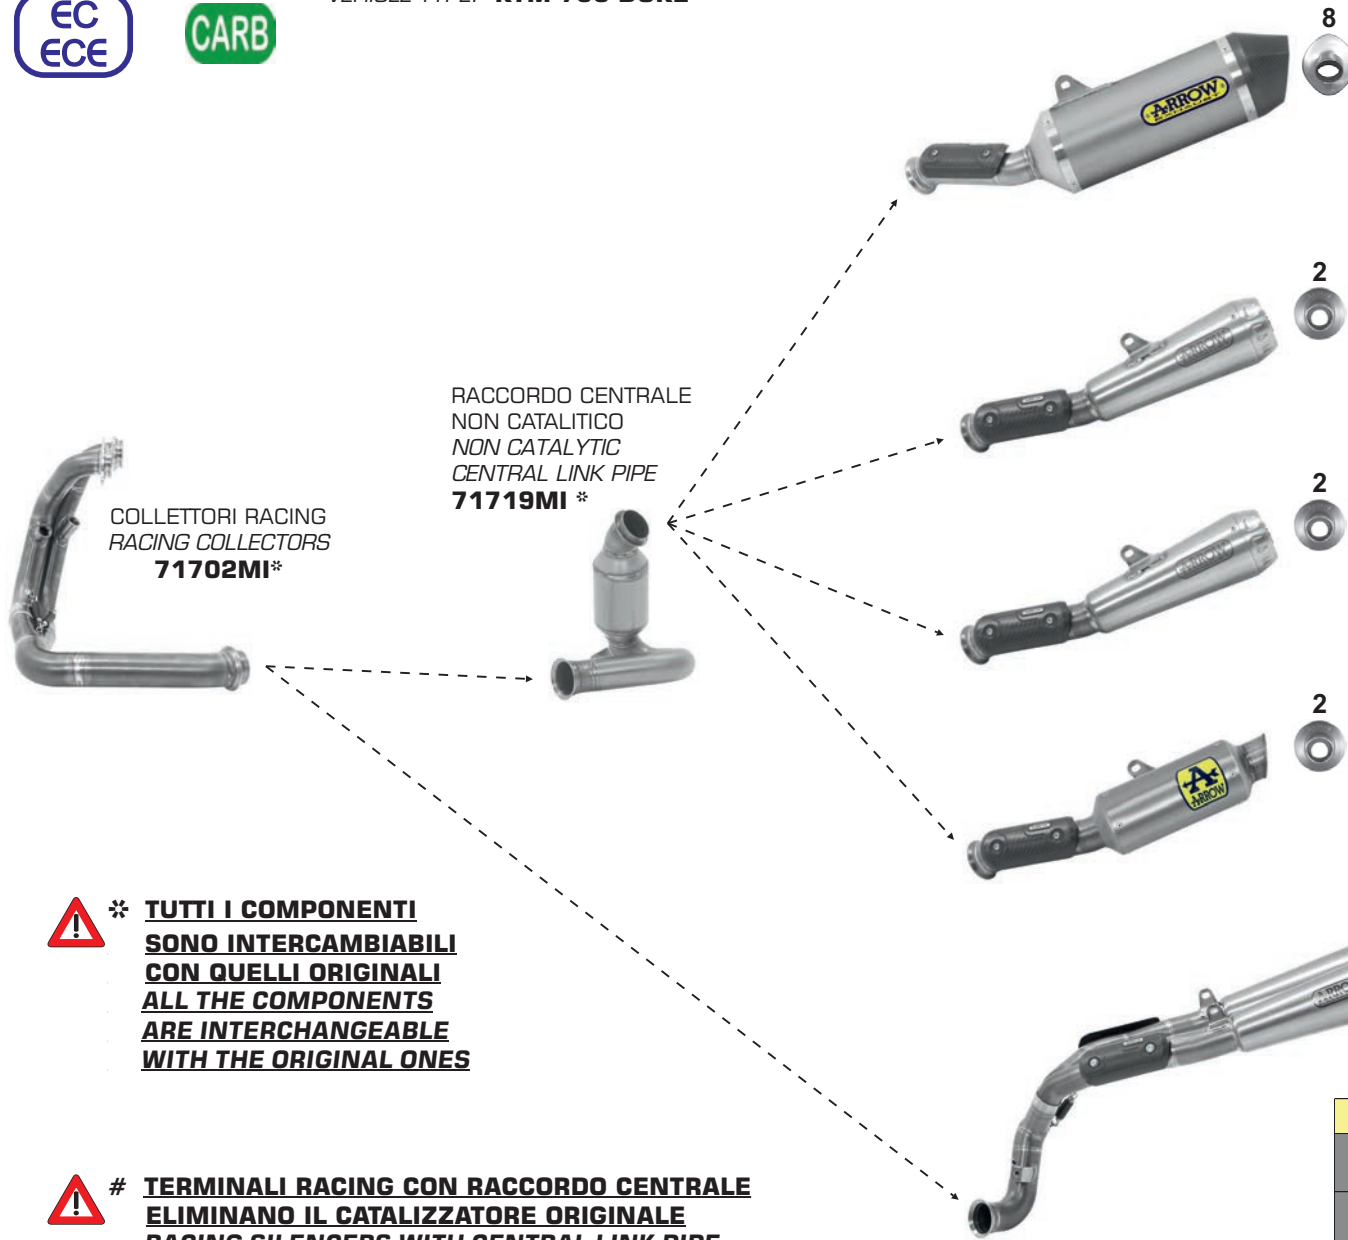

	ECE	HOMOL.
TITANIUM	71847PK	
ALUMINIUM	71847AK	
ALUMINIUM "DARK"	71847AKN	

KTM

Duke 790 '18/20

VEHICLE TYPE: KTM 790 DUKE

RACE-TECH CARBON CAP

	ECE	HOMOL.
TITANIUM	71890PK *	
ALUMINIUM	71890AK *	
ALUMINIUM "DARK"	71890AKN *	