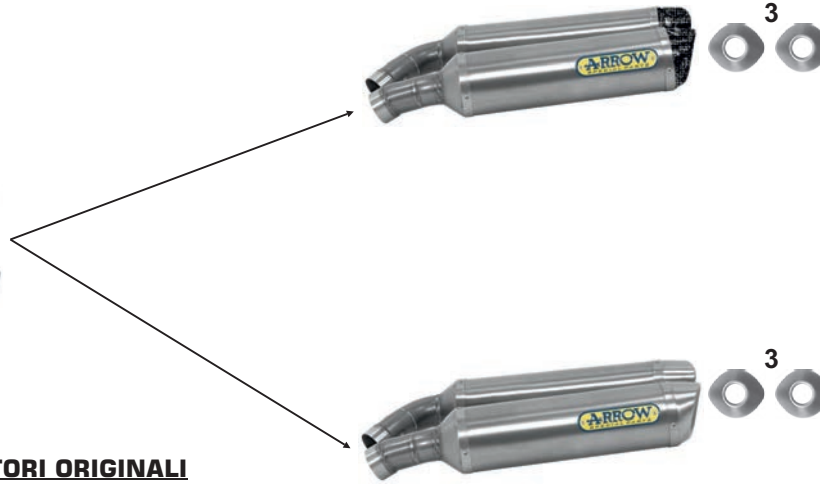

	 HOMOL.
TITANIUM	71769PK

*** I COLLETTORI MONTANO ANCHE CON CAVALLETTO CENTRALE
COLLECTORS ALSO FIT WITH CENTRAL STAND**

DUCATI

1098 - 1098 S '07/08

VEHICLE TYPE: H7

CATALIZZATORI
OMOLOGATI
HOMOLOGATED
CATALYSTS
11006KZ