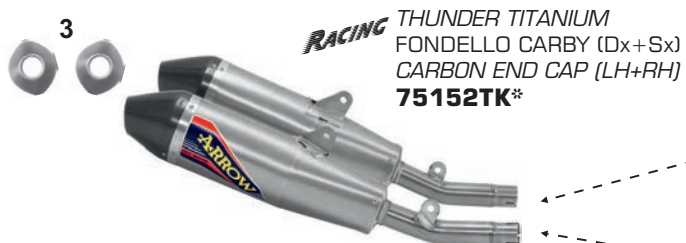

HONDA CRF 300 RX '19

COLLETORE IN TITANIO
PER MOTORI ELABORATI
TITANIUM COLLECTOR
FOR TUNED ENGINES
72146PD*

COLLETORE IN ACCIAIO INOX
PER MOTORI ELABORATI
STAINLESS STEEL COLLECTOR
FOR TUNED ENGINES
72145PD*

* **TUTTI I COMPONENTI SONO INTERCAMBIABILI CON QUELLI ORIGINALI**
ALL THE COMPONENTS ARE INTERCHANGEABLE WITH THE ORIGINAL ONES