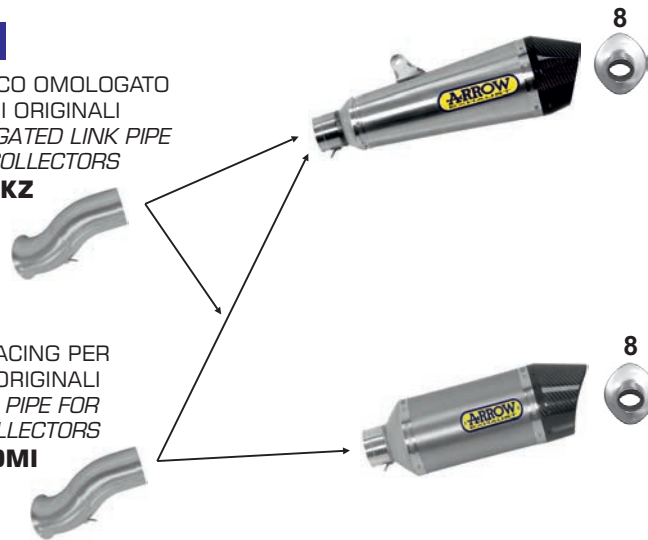

**X-KONE
CARBON END CAP**

	ECE	HOMOL.
NICHROM		71806XKI

**RACE-TECH
CARBON END CAP**

	ECE	HOMOL.
TITANIUM		71806PK
CARBON FIBRE		71806MK
ALUMINIUM		71806AK
ALUMINIUM "DARK"		71806AKN

* **NON MONTA CON VALIGE LATERALI**
NOT TO BE FITTED TO SIDE-BAGS

DUCATI

Hypermotard 950 '19/20

VEHICLE TYPE: BB