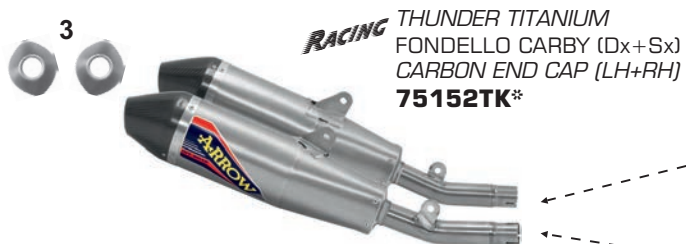

HONDA CRF 250 RX '19

COLLETORE IN TITANIO
PER MOTORI STANDARD
TITANIUM COLLECTOR
FOR STANDARD ENGINES
72151PD*

COLLETORE IN ACCIAIO INOX
PER MOTORI STANDARD
STAINLESS STEEL COLLECTOR
FOR STANDARD ENGINES
72150PD*

* **TUTTI I COMPONENTI SONO INTERCAMBIABILI CON QUELLI ORIGINALI**
ALL THE COMPONENTS ARE INTERCHANGEABLE WITH THE ORIGINAL ONES