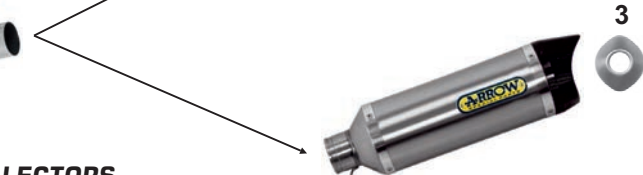

3

* **MONTANO ANCHE SU COLLETTORI ORIGINALI**
THESE COMPONENTS ALSO FIT TO ORIGINAL COLLECTORS

GP2 SILENCERS

RACING	
FULL TITANIUM	71019GP*
NICHROM "DARK"	71019GPi*

THUNDER STEEL CAP

	ECE	HOMOL.
ALUMINIUM		71827AO
ALUMINIUM "DARK"		71827AON

THUNDER CARBON CAP

	ECE	HOMOL.
TITANIUM		71827PK
CARBON FIBRE		71827MK
ALUMINIUM		71827AK
ALUMINIUM "DARK"		71827AKN

BENELLI BN 302 S '19/20

VEHICLE TYPE: **P10**

dB-KILLER PER TERMINALE GP2
dB-KILLER FOR GP2 SILENCER
11009DB