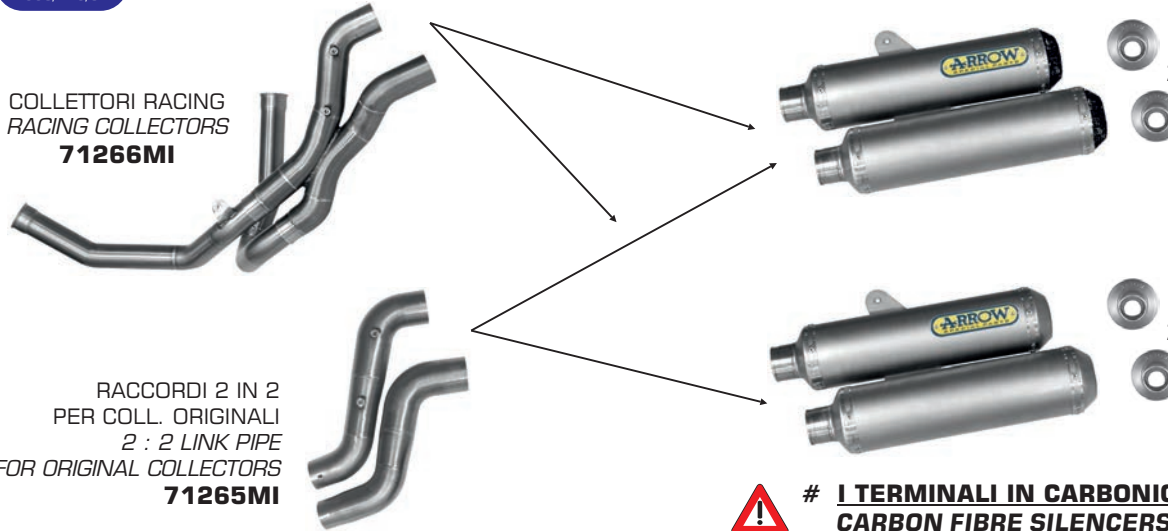

Monster S4R '03/06 - Monster S2R 800 '04/06

9e5
2006/120/CE

CARB

VEHICLE TYPE: M4

VEHICLE TYPE: M4

COLLETTORI RACING
RACING COLLECTORS
71266MI

RACCORDI 2 IN 2
PER COLL. ORIGINALI
2 : 2 LINK PIPE
FOR ORIGINAL COLLECTORS
71265MI