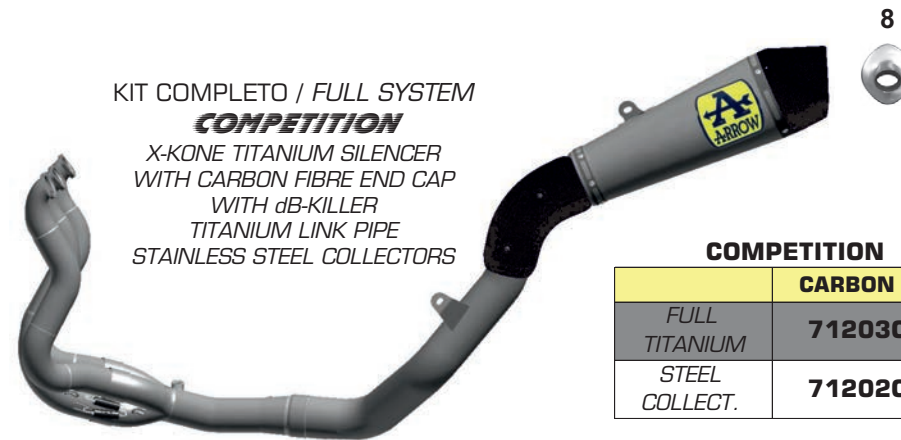

MV AGUSTA F3 675 '12/20

VEHICLE TYPE: F3

KIT COMPLETO / FULL SYSTEM

COMPETITION

X-KONE TITANIUM SILENCER
WITH CARBON FIBRE END CAP
WITH dB-KILLER
TITANIUM LINK PIPE
STAINLESS STEEL COLLECTORS

COMPETITION

	CARBON CAP
FULL TITANIUM	71203CKZ
STEEL COLLECT.	71202CKZ