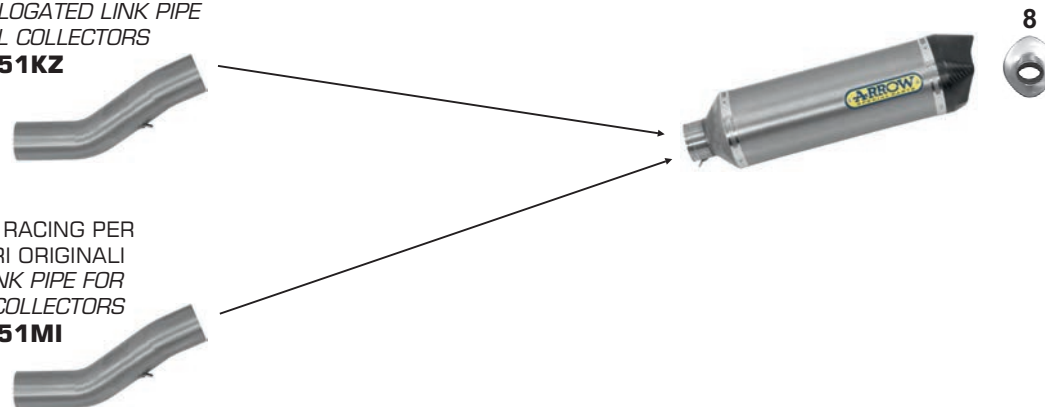

RACCORDO CATALITICO OMOLOGATO
PER COLLETTORI ORIGINALI
CATALYTIC HOMOLOGATED LINK PIPE
FOR ORIGINAL COLLECTORS
71451KZ

RACCORDO RACING PER
COLLETTORI ORIGINALI
RACING LINK PIPE FOR
ORIGINAL COLLECTORS
71451MI