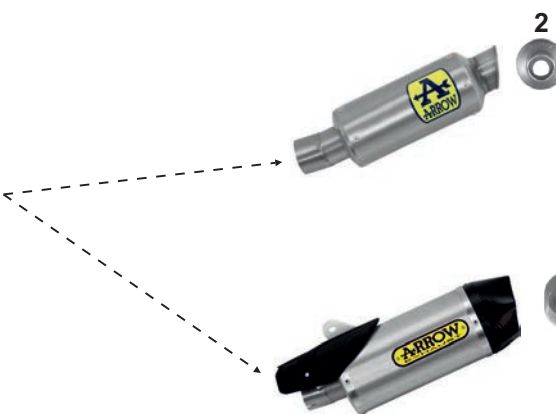

RACCORDO CENTRALE NON CATALITICO
NON CATALYTIC CENTRAL LINK PIPE
71672MI

PRO-RACE TITANIUM CAP

	ECE	HOMOL.
FULL TITANIUM		71608PR**

PRO-RACE STEEL CAP

	ECE	HOMOL.
NICHROM		71608PRI**
NICHROM "DARK"		71608PRN**

⚠️ I TERMINALI MONTANO SOLO SU RACCORDO CATALITICO ORIGINALE
SILENCERS ONLY FIT TO ORIGINAL CATALYTIC LINK PIPE**

KIT INTERMEDIO / HALF SYSTEM

RACING

RACE-TECH TITANIUM SILENCER
WITH CARBON FIBRE END CAP
WITH dB-KILLER
TITANIUM LINK PIPE ø48/60mm.
71179HK