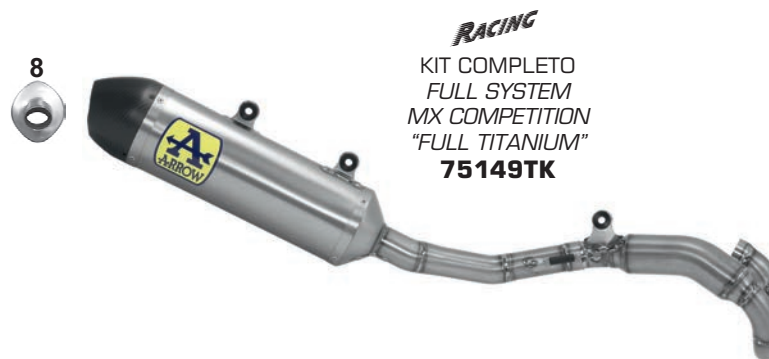

RACING
KIT COMPLETO
FULL SYSTEM
MX COMPETITION
"FULL TITANIUM"
75149TK

**TERMINALI PER COLLETTORE ORIGINALE
SILENCERS FOR ORIGINAL COLLECTORS**