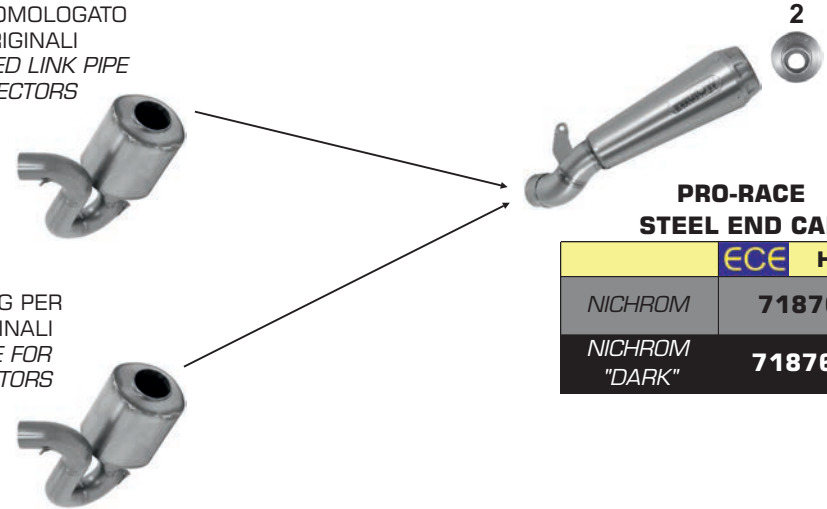

RACCORDO CATALITICO OMOLOGATO
PER COLLETTORI ORIGINALI
CATALYTIC HOMOLOGATED LINK PIPE
FOR ORIGINAL COLLECTORS
71673KZ

RACCORDO RACING PER
COLLETTORI ORIGINALI
RACING LINK PIPE FOR
ORIGINAL COLLECTORS
71673MI

**PRO-RACE
STEEL END CAP**

		HOMOL.
NICHROM		71876PRI
NICHROM "DARK"		71876PRN