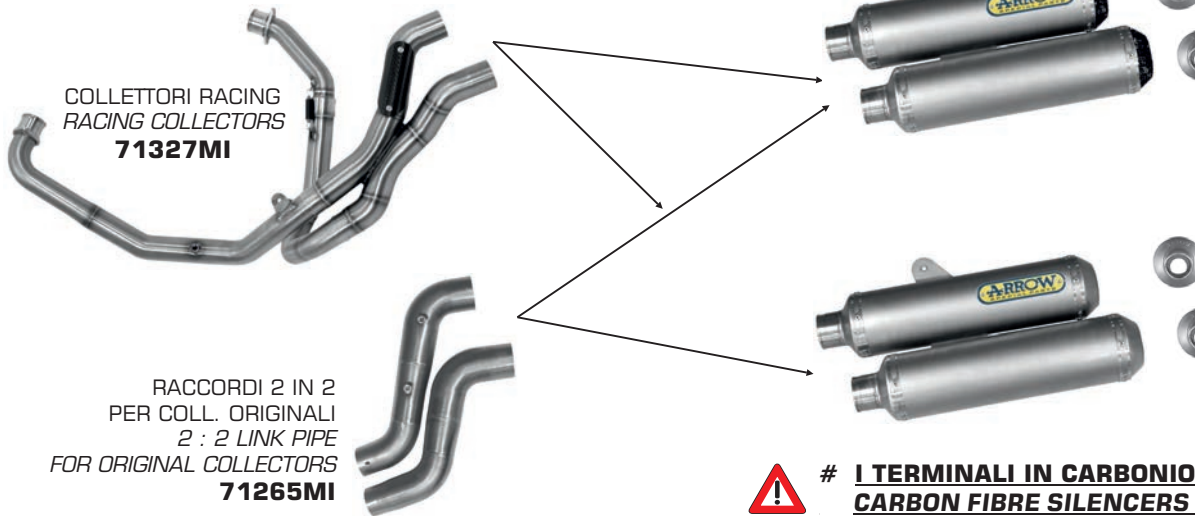

Monster S2R 1000 '05/06

9e5
2006/120/CE

CARB

VEHICLE TYPE: M4

COLLETTORI RACING
RACING COLLECTORS
71327MI

RACCORDI 2 IN 2
PER COLL. ORIGINALI
2 : 2 LINK PIPE
FOR ORIGINAL COLLECTORS
71265MI