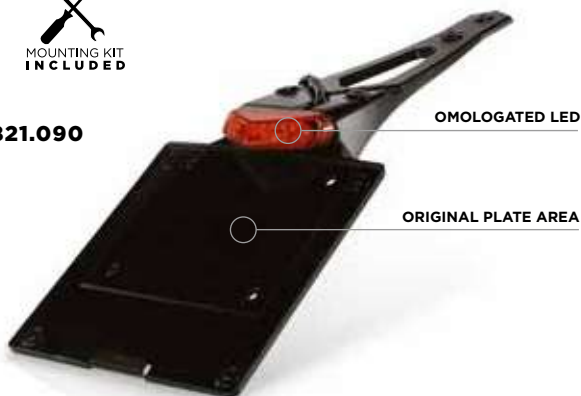

BULB
36° beam
10 V - 35 W
cod.**0007033**.

ON/OFF SWITCH
cod.**0000074**.

FULMINE

MOUNTING STRAPS
4 pcs. set
cod.**0000236**.

60° P113 TAIL LIGHT

**DOT-ECE
SAE-TUV
CERTIFIED**

code: **0016821.090**

30° LED CE TAIL LIGHT