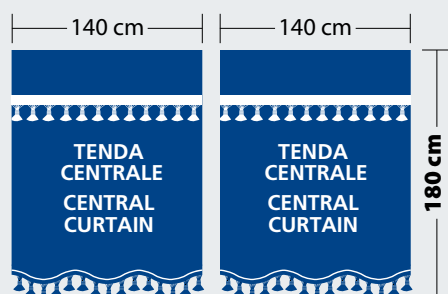

LIGHT SCREENING CENTRAL CURTAINS

Set contains:
2 central curtains, 2 magnetic gathering bands,
2 additional round magnets, 60 plastic hooks.

Scatola / Box 5

CABINA STANDARD FOR STANDARD CABIN

98622	Blu	Blue
98623	Nero	Black
98624	Rosso	Red
98625	Beige	Beige