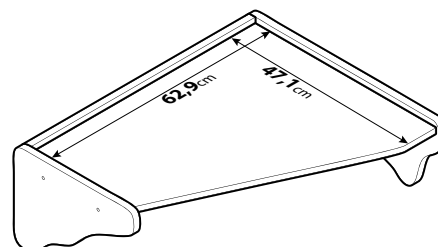

96083

SCANIA

R Serie 5

03/04>08/09