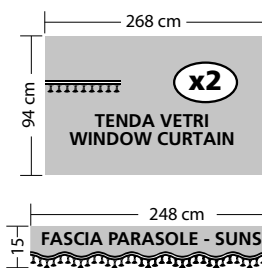

Il kit comprende:
The set includes: