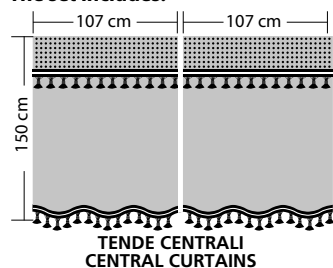

Il kit comprende:
The set includes: