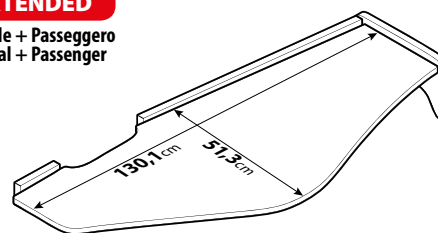

EXTENDED
Centrale + Passeggero
Central + Passenger

96076

RENAULT

T

06/13>

96082

SCANIA

L Serie 4

02/95>09/04

96083

SCANIA

R Serie 5

03/04>08/09

96084

SCANIA

R Serie 6

09/09>12/17

LATERALE

Lato Passeggero
Passenger Side

96086

SCANIA

R Serie 6

09/09>12/17

R Serie 6 Streamline

09/13>12/17