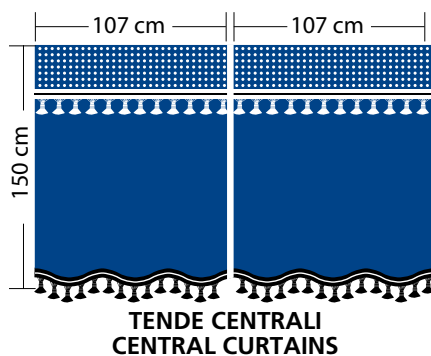

**Il kit comprende:
The set includes:**