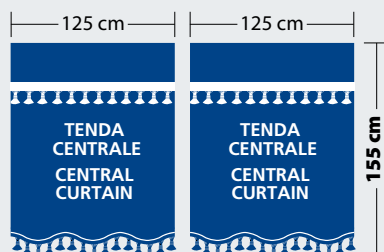

LIGHT SCREENING CENTRAL CURTAINS

Set contains:
2 central curtains, 2 magnetic gathering bands,
2 additional round magnets, 60 plastic hooks.

Scatola / Box 5

CABINA STANDARD FOR STANDARD CABIN

98622	Blu	Blue
98623	Nero	Black
98624	Rosso	Red
98625	Beige	Beige