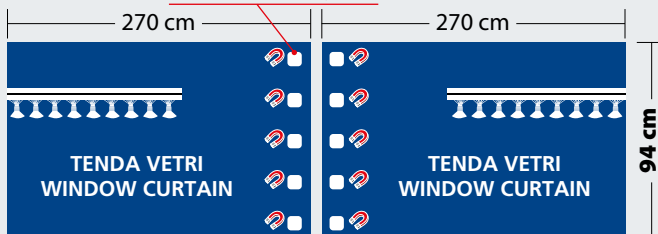

CABINA STANDARD STANDARD CABIN

98618	Blu	Blue
98620	Rosso	Red