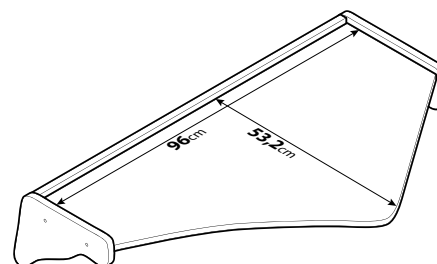

96074

RENAULT

Magnum
Magnum

09/96>12/00
01/01>06/13