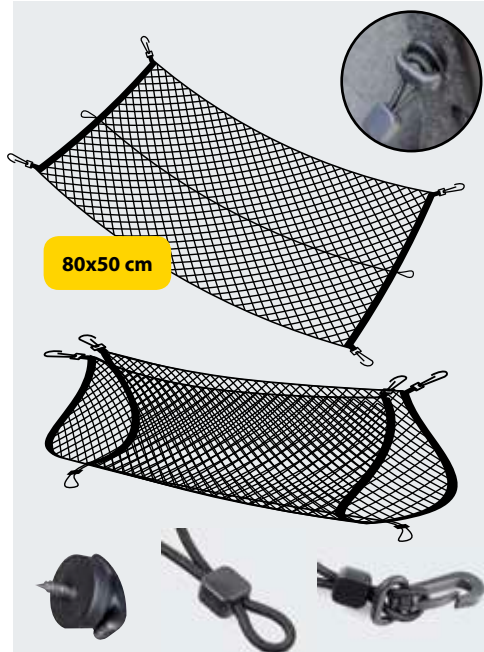

80x50 cm

Multiuso, per auto, camion, camper, imbarcazioni

NET-SYSTEM-3, ELASTICIZED CARGO & STORAGE NET
Original Equipment Quality. Kit includes accessories for 2 installation options: high resistance plastic hooks & self-screwing fix-points. Quick and easy installation anywhere in the car trunk or in the truck cabin. Keeps your car tidy and the contained objects firmly in position while driving. Great for car, truck, motorhome, boat

60265 80x50 cm

Busta + Cartoncino / Bag+Card 25 / 50