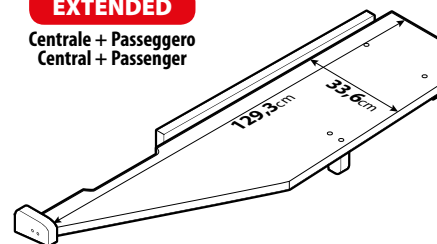

96069

MERCEDES

Actros MP4

09/11>

Cabina larga, con o senza sensore/telecamera

Wide cab, with or without sensor/camera

EXTENDED

Centrale + Passeggero
Central + Passenger