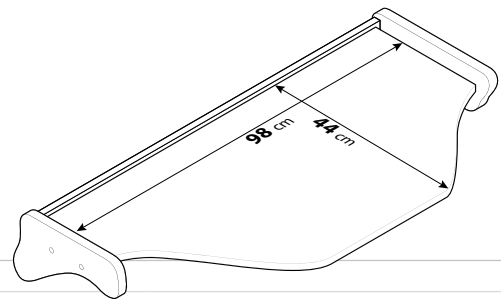

96045

DAF

XF 105

02/04>12/14