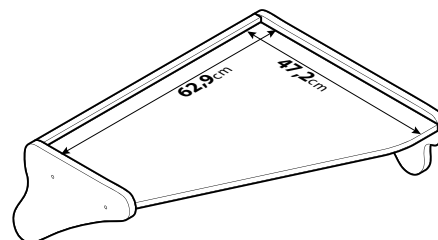

96082

SCANIA

L Serie 4

02/95>09/04