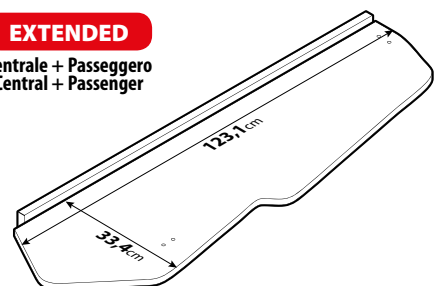

EXTENDED

Centrale + Passeggero
Central + Passenger