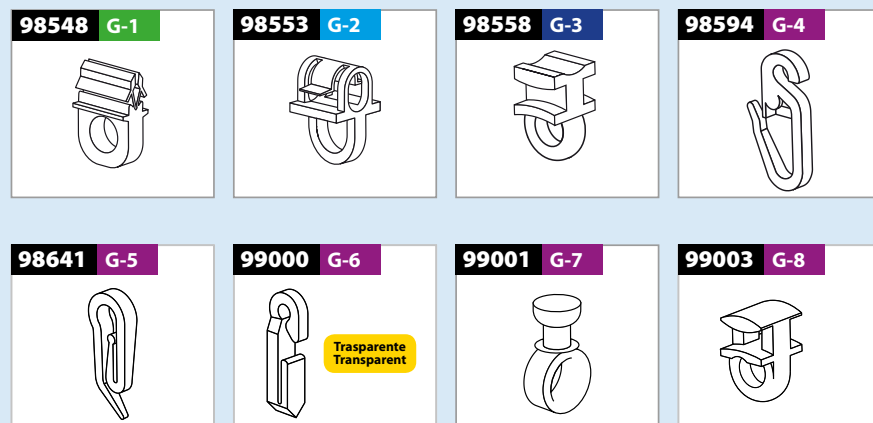

500
pcs

Ganci per tende

Curtains Hook

SET 500 GANCI PER TENDE CAMION
Colore neutro
TRUCK CURTAIN HOOKS , 500 PCS / SET
Neutral colour

Busta / Bag 100

25
pcs

SET 25 GANCI PER TENDE CAMION
Colore neutro
TRUCK CURTAIN HOOKS , 25 PCS / SET
Neutral colour

Busta / Bag 100