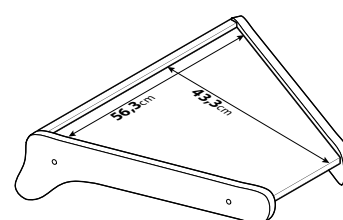

96067				
MERCEDES	Actros MP2	04/03>12/08		
	Actros MP3	06/08>12/13