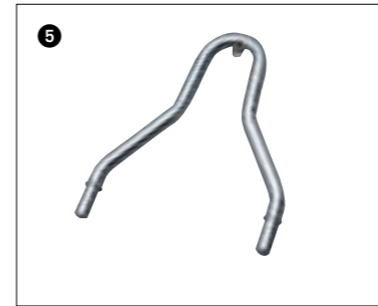

- ① Wild Star
- ⑥ Drag Star 650
- ⑨ Warrior
- ② Drag Star 1100 Classic
- ⑦ Royal Star
- ⑩ Midnight Star XV1900A
- ③ Drag Star 1100
- ⑧ Drag Star 125 & 250
- ⑪ Midnight Star XVS1300A
- ④ Drag Star 650 Classic
- ⑤ Royal Star Venture
- ⑫ Midnight Star XVS950