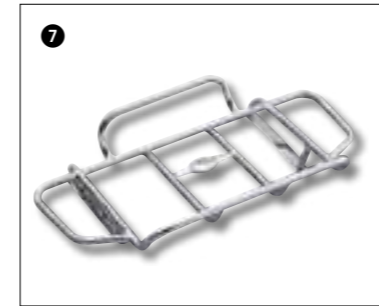

- 1 Wild Star
- 2 Drag Star 1100 Classic
- 3 Drag Star 1100
- 4 Drag Star 650 Classic

- 5 Drag Star 650
- 6 Royal Star
- 7 Royal Star Venture
- 8 Drag Star 125 & 250

- 9 Warrior
- 10 Midnight Star XV1900A
- 11 Midnight Star XVS1300A
- 12 Midnight Star XVS950