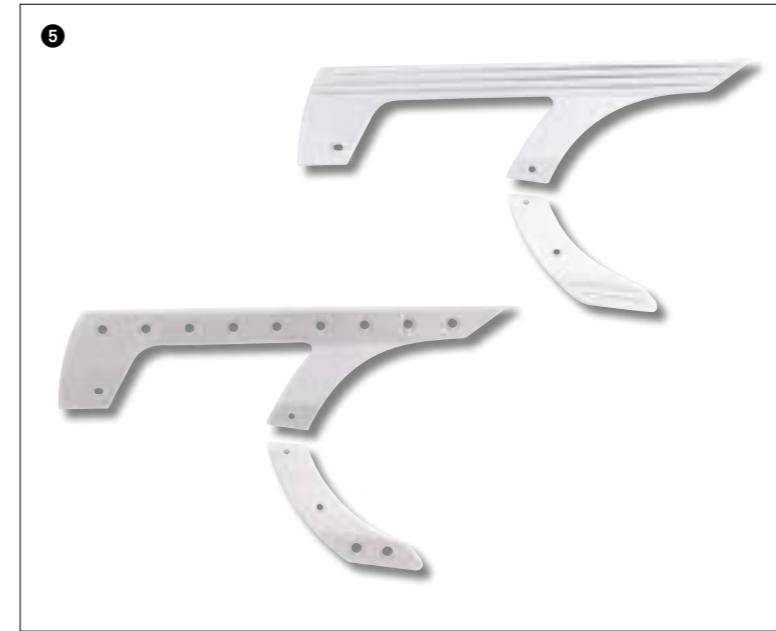

### 4 Billet Fork Tube Covers

Get the great look of high-tech, forks without sacrificing handling with these machined aluminium upper fork covers. Sold in pairs.

SMOOTH

STR-5PX27-93-01

BALL MILLED

STR-5PX27-93-02

BRUSHED

STR-5PX27-93-07

22

- 1 Wild Star
- 2 Drag Star 1100 Classic
- 3 Drag Star 1100
- 4 Drag Star 650 Classic

- 5 Drag Star 650
- 6 Royal Star
- 7 Royal Star Venture
- 8 Drag Star 125 & 250

- 9 Warrior
- 10 Midnight Star XV1900A
- 11 Midnight Star XVS1300A
- 12 Midnight Star XVS950