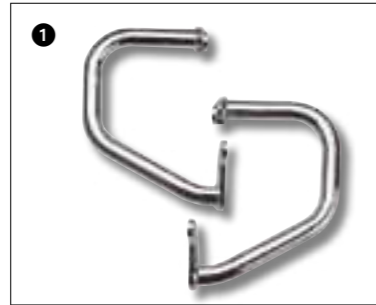

Accessories

Protection

1 Engine Guards

Sturdy design, triple chrome plated and easy to install.

STR-4WM31-00-00

①

2 Engine Guards

Strong chrome plated guards designed to protect the Drag Star engine.

4VR-W0741-00-00

④⑤

3 Chrome Highway Bars

Triple chrome plated and made from high-strength tubing with heavy duty steel plate mounts welded to the tubing to insure perfect fit. Engine Guards can not be mounted in combination with the Lower Wind Deflectors.

STR-4WM31-00-10

STR-5KS31-00-10

①

②③

4 Chrome Frame Inserts

High-strength adhesive backing makes this 4-piece chrome accent set a quick and easy way to customise your bike.

STR-5BN26-06-00

②③④⑤

5 Engine Guard

Strong chrome plated guards designed to protect the Drag Star 1100 engine side cases.

STR-5EL31-00-00

STR-5JX31-00-00

②③

⑧

6 Engine Guards

Sturdy design, triple chrome plated and easy to install.

STR-5BN31-00-00

④⑤

24

- ① Wild Star
- ② Drag Star 1100 Classic
- ③ Drag Star 1100
- ④ Drag Star 650 Classic

- ⑤ Drag Star 650
- ⑥ Royal Star
- ⑦ Royal Star Venture
- ⑧ Drag Star 125 & 250

- ⑨ Warrior
- ⑩ Midnight Star XV1900A
- ⑪ Midnight Star XVS1300A
- ⑫ Midnight Star XVS950