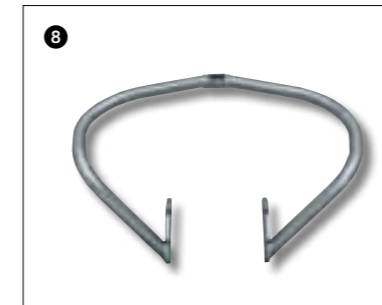

25

Accessories

Protection

7 Big bar engine guard

The ultimate in classic styling. The big 31.7 mm tubing matches the styling of the V Star 950.

5S7-F43B0-V0-00

⑫

8 Engine Guards Large

Styling of these big 32 mm chrome engine guards fit perfectly with the sleek styling of the Midnight Star. ! Caution: These engine guards may provide limited protection against cosmetic vehicle damage in certain situations, such as if the motorcycle tips over while stopped or moving slowly. These engine guards are not manufactured or intended to protect the rider from injury in a collision.

STR-1D731-20-00

⑩

9 Big Bar Engine Guards

The ultimate in classic styling. The big 32 mm tubing matches the styling of the XVS1300A Midnight Star.

STR-3D831-20-00

⑪

10 Swingarm Pivot Covers, Billet

Precision-machined billet aluminum, highly polished and chrome-plated replaces stock plastic covers.

STR-1D727-54-01

⑩