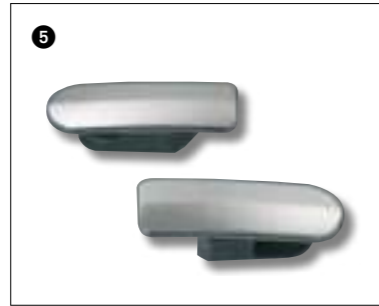

### 6 Chrome Battery Side Covers

Formed steel, highly polished and triple plated for a brilliant chrome finish.

Sold in pairs.

SIDE

STR-4NK26-30-00

67

- 1 Wild Star
- 2 Drag Star 1100 Classic
- 3 Drag Star 1100
- 4 Drag Star 650 Classic