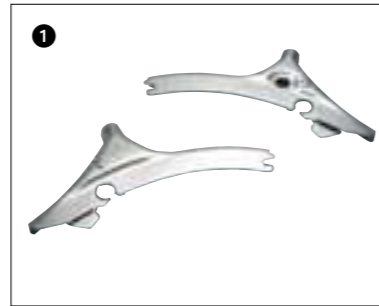

Accessories

Seats & Backrest

New quick release system provides an easy on-easy off solution to passenger comfort. Polished and chrome plated side arms and upright are sold separately. Backrest pad is constructed of durable vinyl and designed to coordinate with the stock Midnight Star seats. Protect your investment with the optional lock kits (sold separately).

1 Passenger Backrest Base
Mounting Kit included.
STR-2C541-10-00 (Quick Release) ⑩

1 Passenger Backrest Side Arms
Polished and chrome-plated sidearms. XVS950 requires the use of Quick-Release Backrest Sidearms Hardware Kit (5S7-F84A2-T0-00), sold separately, for installation. XVS 1300A requires the use of Side arms mounting kit (5S7-F84A2-U0-00), sold separately, for installation.
5S7-F84A0-V0-00 ⑪⑫

SIDE ARMS MOUNTING KIT
5S7-F84A2-00-00 ⑪
5S7-F84A2-T0-00 ⑫

2 Plain Passenger Backrest Pad
One component of the three-piece passenger backrest system. Backrest pad is constructed of sturdy vinyl and designed to coordinate with stock XVS950.
1D6-2840F-00-00 ⑩
STR-5GA41-50-00 ⑪⑫

3 Backrest Pad With Star Logo
STR-3D841-50-00 ⑪⑫

4 Lock Kit
This lock set includes all locks and matching keys for the windshield, backrest, and saddlebags.
STR-2C590-10-00 ⑩

● Saddlebag Backrest Pad
(not shown)
STR-2C541-50-00 ⑩