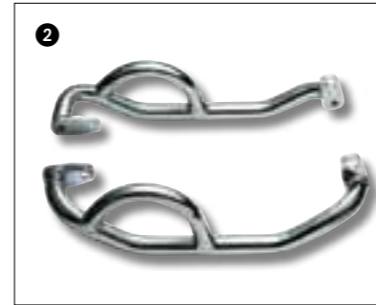

Accessories

Protection

1 Engine Guards

Sturdy design, triple chrome plated and easy to install.

STR-4WM31-00-00

①

2 Engine Guards

Strong chrome plated guards designed to protect the Drag Star engine.

4VR-W0741-00-00

④⑤

3 Chrome Highway Bars

Triple chrome plated and made from high-strength tubing with heavy duty steel plate mounts welded to the tubing to insure perfect fit. Engine Guards can not be mounted in combination with the Lower Wind Deflectors.

STR-4WM31-00-10

STR-5KS31-00-10

①

②③

4 Chrome Frame Inserts

High-strength adhesive backing makes this 4-piece chrome accent set a quick and easy way to customise your bike.

STR-5BN26-06-00

②③④⑤

5 Engine Guard

Strong chrome plated guards designed to protect the Drag Star 1100 engine side cases.

STR-5EL31-00-00

STR-5JX31-00-00

②③

⑧

6 Engine Guards

Sturdy design, triple chrome plated and easy to install.

STR-5BN31-00-00

④⑤

24

- ① Wild Star
- ② Drag Star 1100 Classic
- ③ Drag Star 1100
- ④ Drag Star 650 Classic

- ⑤ Drag Star 650
- ⑥ Royal Star
- ⑦ Royal Star Venture
- ⑧ Drag Star 125 & 250

- ⑨ Warrior
- ⑩ Midnight Star XV1900A
- ⑪ Midnight Star XVS1300A
- ⑫ Midnight Star XVS950