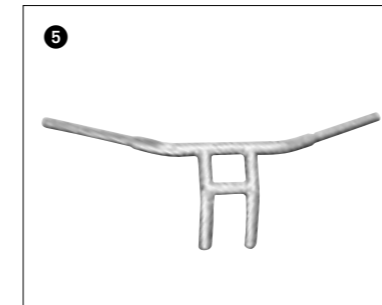

Accessories

③ Braided Stainless Steel Cables

Upgrade the appearance of your Star cruiser by replacing the stock black cables with these stainless steel braided cables built to exacting stock specifications. Nylon inner liner for smooth operation. Cable has a rugged clear coat on its full length to make it easier to clean while helping protect windshields and painted surfaces. Dealer installation required.

1. CLUTCH CABLE
   STR-5KS48-20-SD ②
   STR-5EL48-20-SD ③
   STR-5PX48-20-SD ⑨

1. THROTTLE CABLE SET
   STR-5KS48-10-SD ②
   STR-5EL48-10-SD ③
   STR-5PX48-10-SD ⑨

④ Flat Bars (83 cm wide)

This Warrior handlebar has wider and lower positioning than stock. Use in combination with our billet risers.

STR-5PX75-14-00 ①②③④⑤⑨

Custom Handlebars

⑤ Double "T" Bars

Wide Drag bike styling with highly polished and chrome plated finish. Wider and lower positioning than stock.

17CM RISE, 27CM PULL-BACK, WIDE:
87CM WIDE
STR-4WM75-12-00 ①
STR-5PX75-12-00 ⑨

71 CM WIDE
4VR-26112-00-00 ④⑤
STR-5KS75-12-01 ②③④⑤

⑥ Beach Handlebars

For the ultimate Boulevard cruiser look. Very comfortable. Wider and lower positioning than stock.

9CM RISE, 31CM PULL-BACK,
85CM WIDE
STR-4WM75-13-00 ①⑩

⑦ "Chill Out" Warrior Bars

Comfortable bend designed to work with stock risers while retaining stock cable and hose lengths. Wider and lower positioning than stock.

9CM RISE, 34CM PULL BACK,
67CM WIDE
STR-5PX75-13-00 ⑨