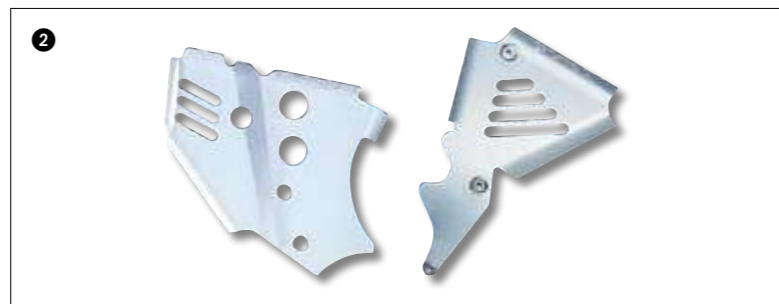

Motocross

Bolt-On

ALUMINIUM FRAME GUARDS

These great-looking ultra-light aluminium frame guards can be bolted to your YZ in minutes. As well as helping to protect the frame from abrasion caused by your boots, they also give added protection to the rear brake master cylinder.

YZ250F / YZ450F

- ❶ '08 - '09
  5XC-W0740-00-00
- '06 - '07
  YMF-45145-00-06

- ❷ '03 - '05
  GYT-5TA33-00-AL

YZ125 / YZ250

- ❸ '08 - '09
  1C3-W0740-00-00
- '05 - '07
  YMF-45010-20-04