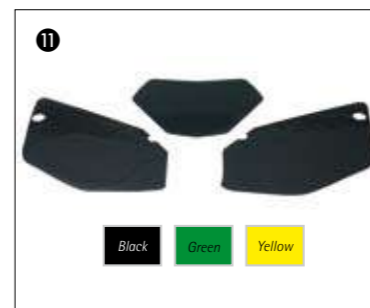

13

Motocross

Graphic Sets

YZ125 / YZ250 '05-'07

6 Sticker Kit
Shrouds, tank, fenders, fork, swing arm
YMF-45720-20-00

7 Seat Cover
YMF-45720-10-00

TTR50 '07

8 Sticker Kit
Shrouds, tank, fenders, fork, swing arm, number plate
1P6-W0790-00-00

9 Seat Cover
1P6-W0702-00-00

YZ125 / YZ250 '05-'08

10 Air Box Stickers
YMF-45730-00-10

11 Number Plate Backing

Side covers, front number plate
Black YMF-45730-00-01
Green YMF-45730-00-02
Yellow YMF-45730-00-03