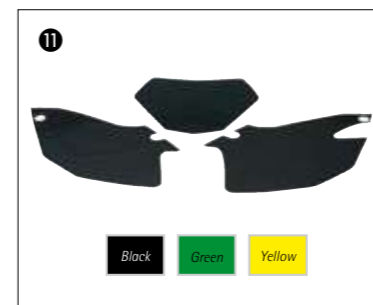

11

Motocross

Graphic Sets

YZ250F / YZ450F '06-'07

6 Sticker Kit
Shrouds, tank, fenders, fork, swing arm
blue / white
2S2-W0790-00-00

7 Seat Cover
blue / white
2S2-W0702-00-00

8 Sticker Kit
Shrouds, tank, fenders, fork, swing arm
Black / white / red
2S2-W0790-50-00

9 Seat Cover
Black / white / red
2S2-W0702-50-00

YZ250F/YZ450F '06-'08

10 Air Box Stickers
Black
YMF-45730-00-11

11 Number Plate Backing
Side covers, front number plate
Black YMF-45730-00-04
Green YMF-45730-00-05
Yellow YMF-45730-00-06